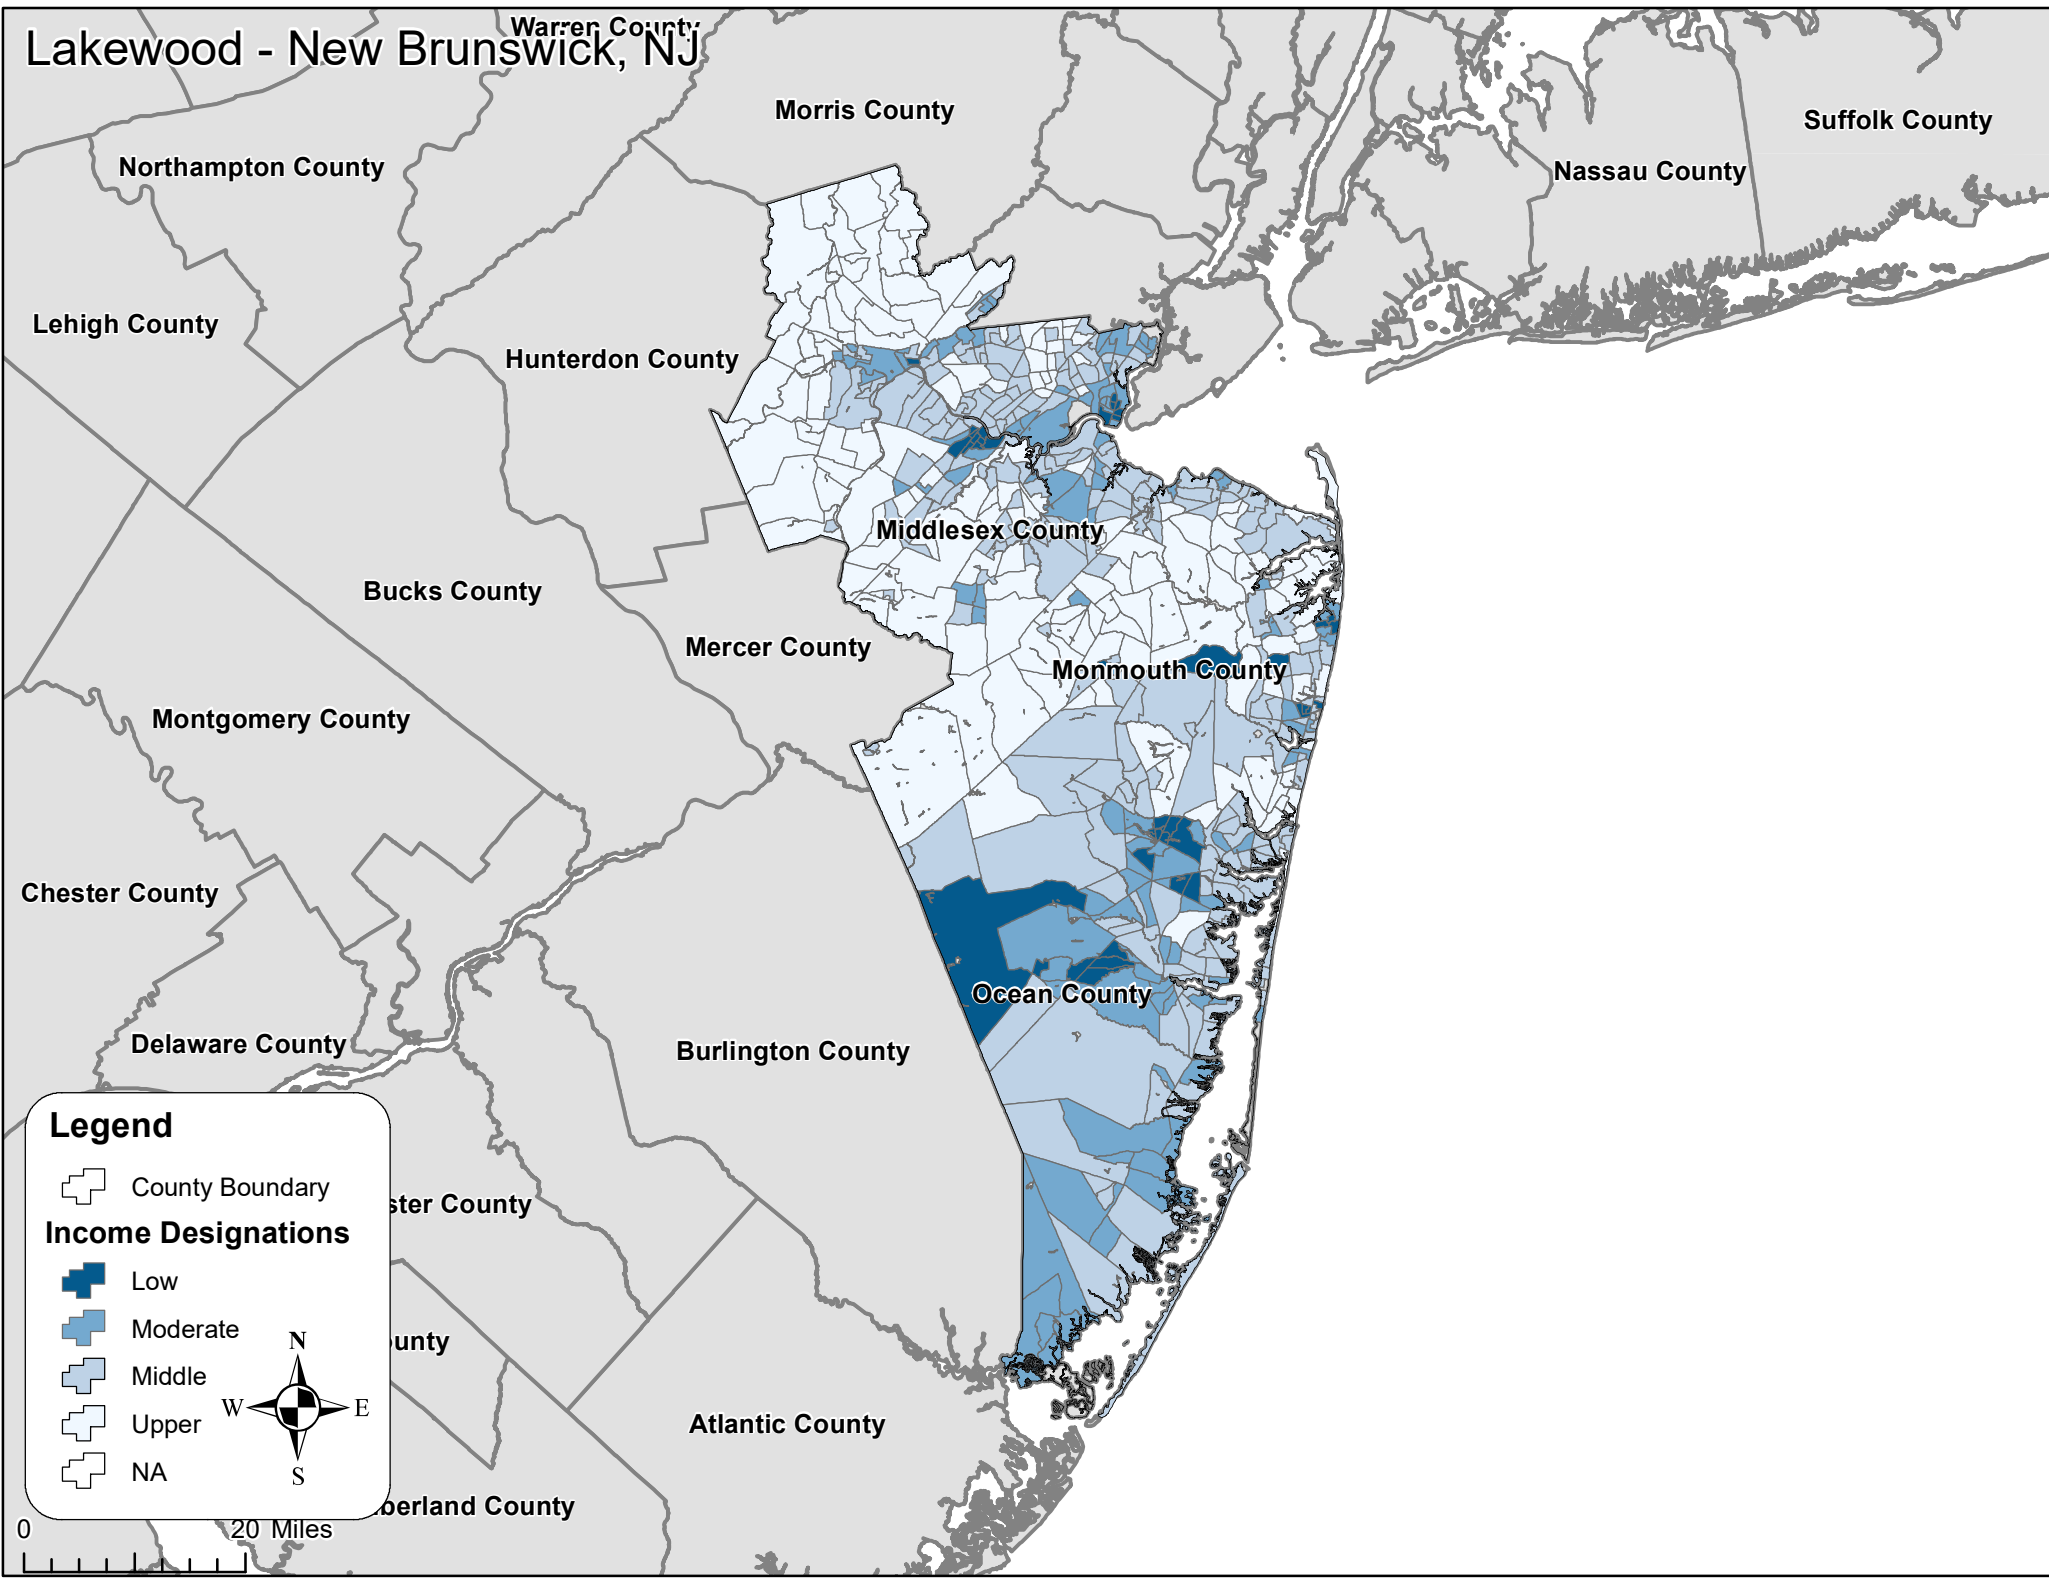

Lakewood - New Brunswick, NJ

Legend

County Boundary

Income Designations

Low

Moderate

Middle

Upper

NA

0 20 Miles