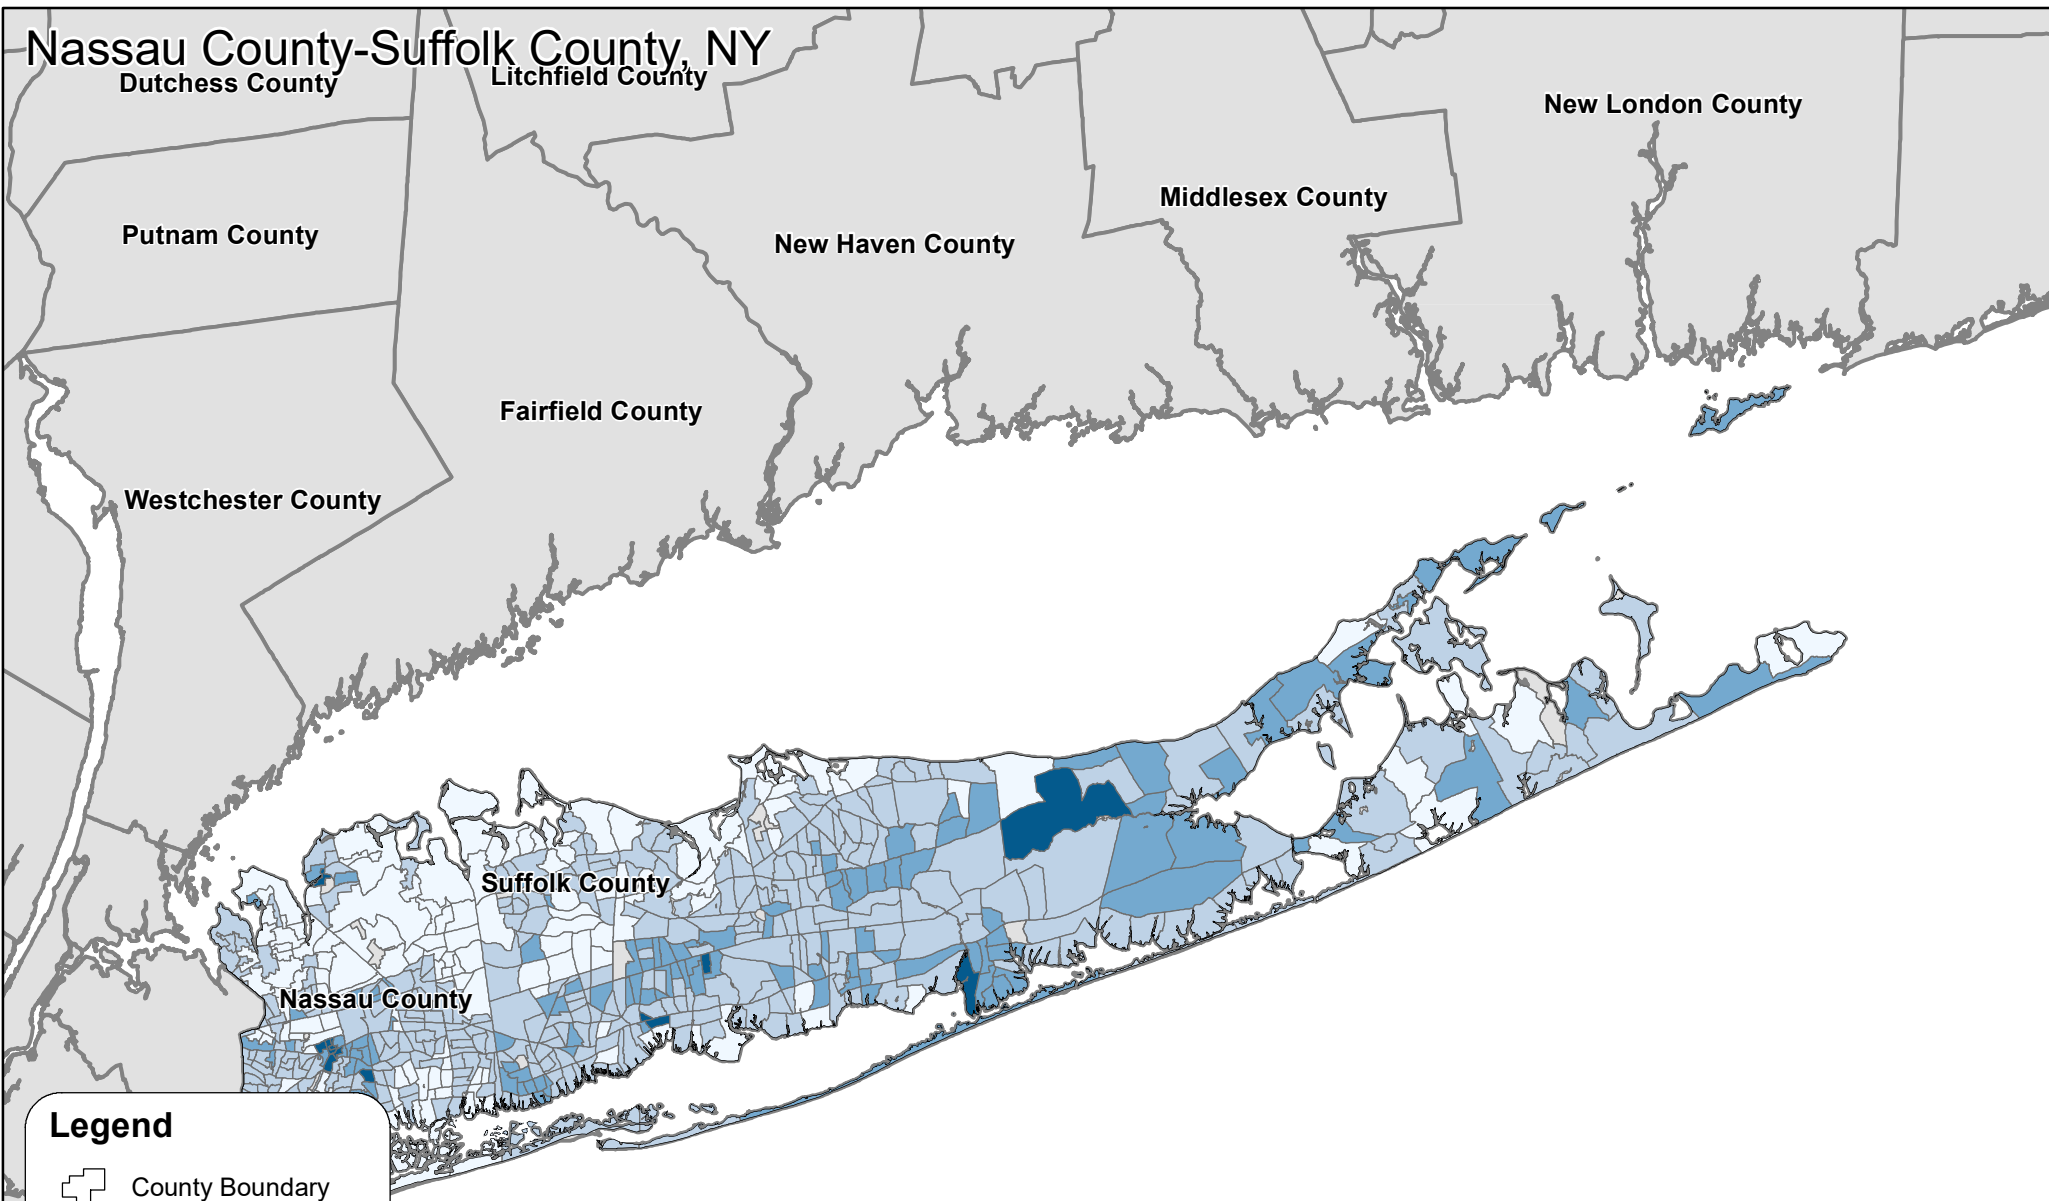

# Nassau County-Suffolk County, NY

## Legend

County Boundary