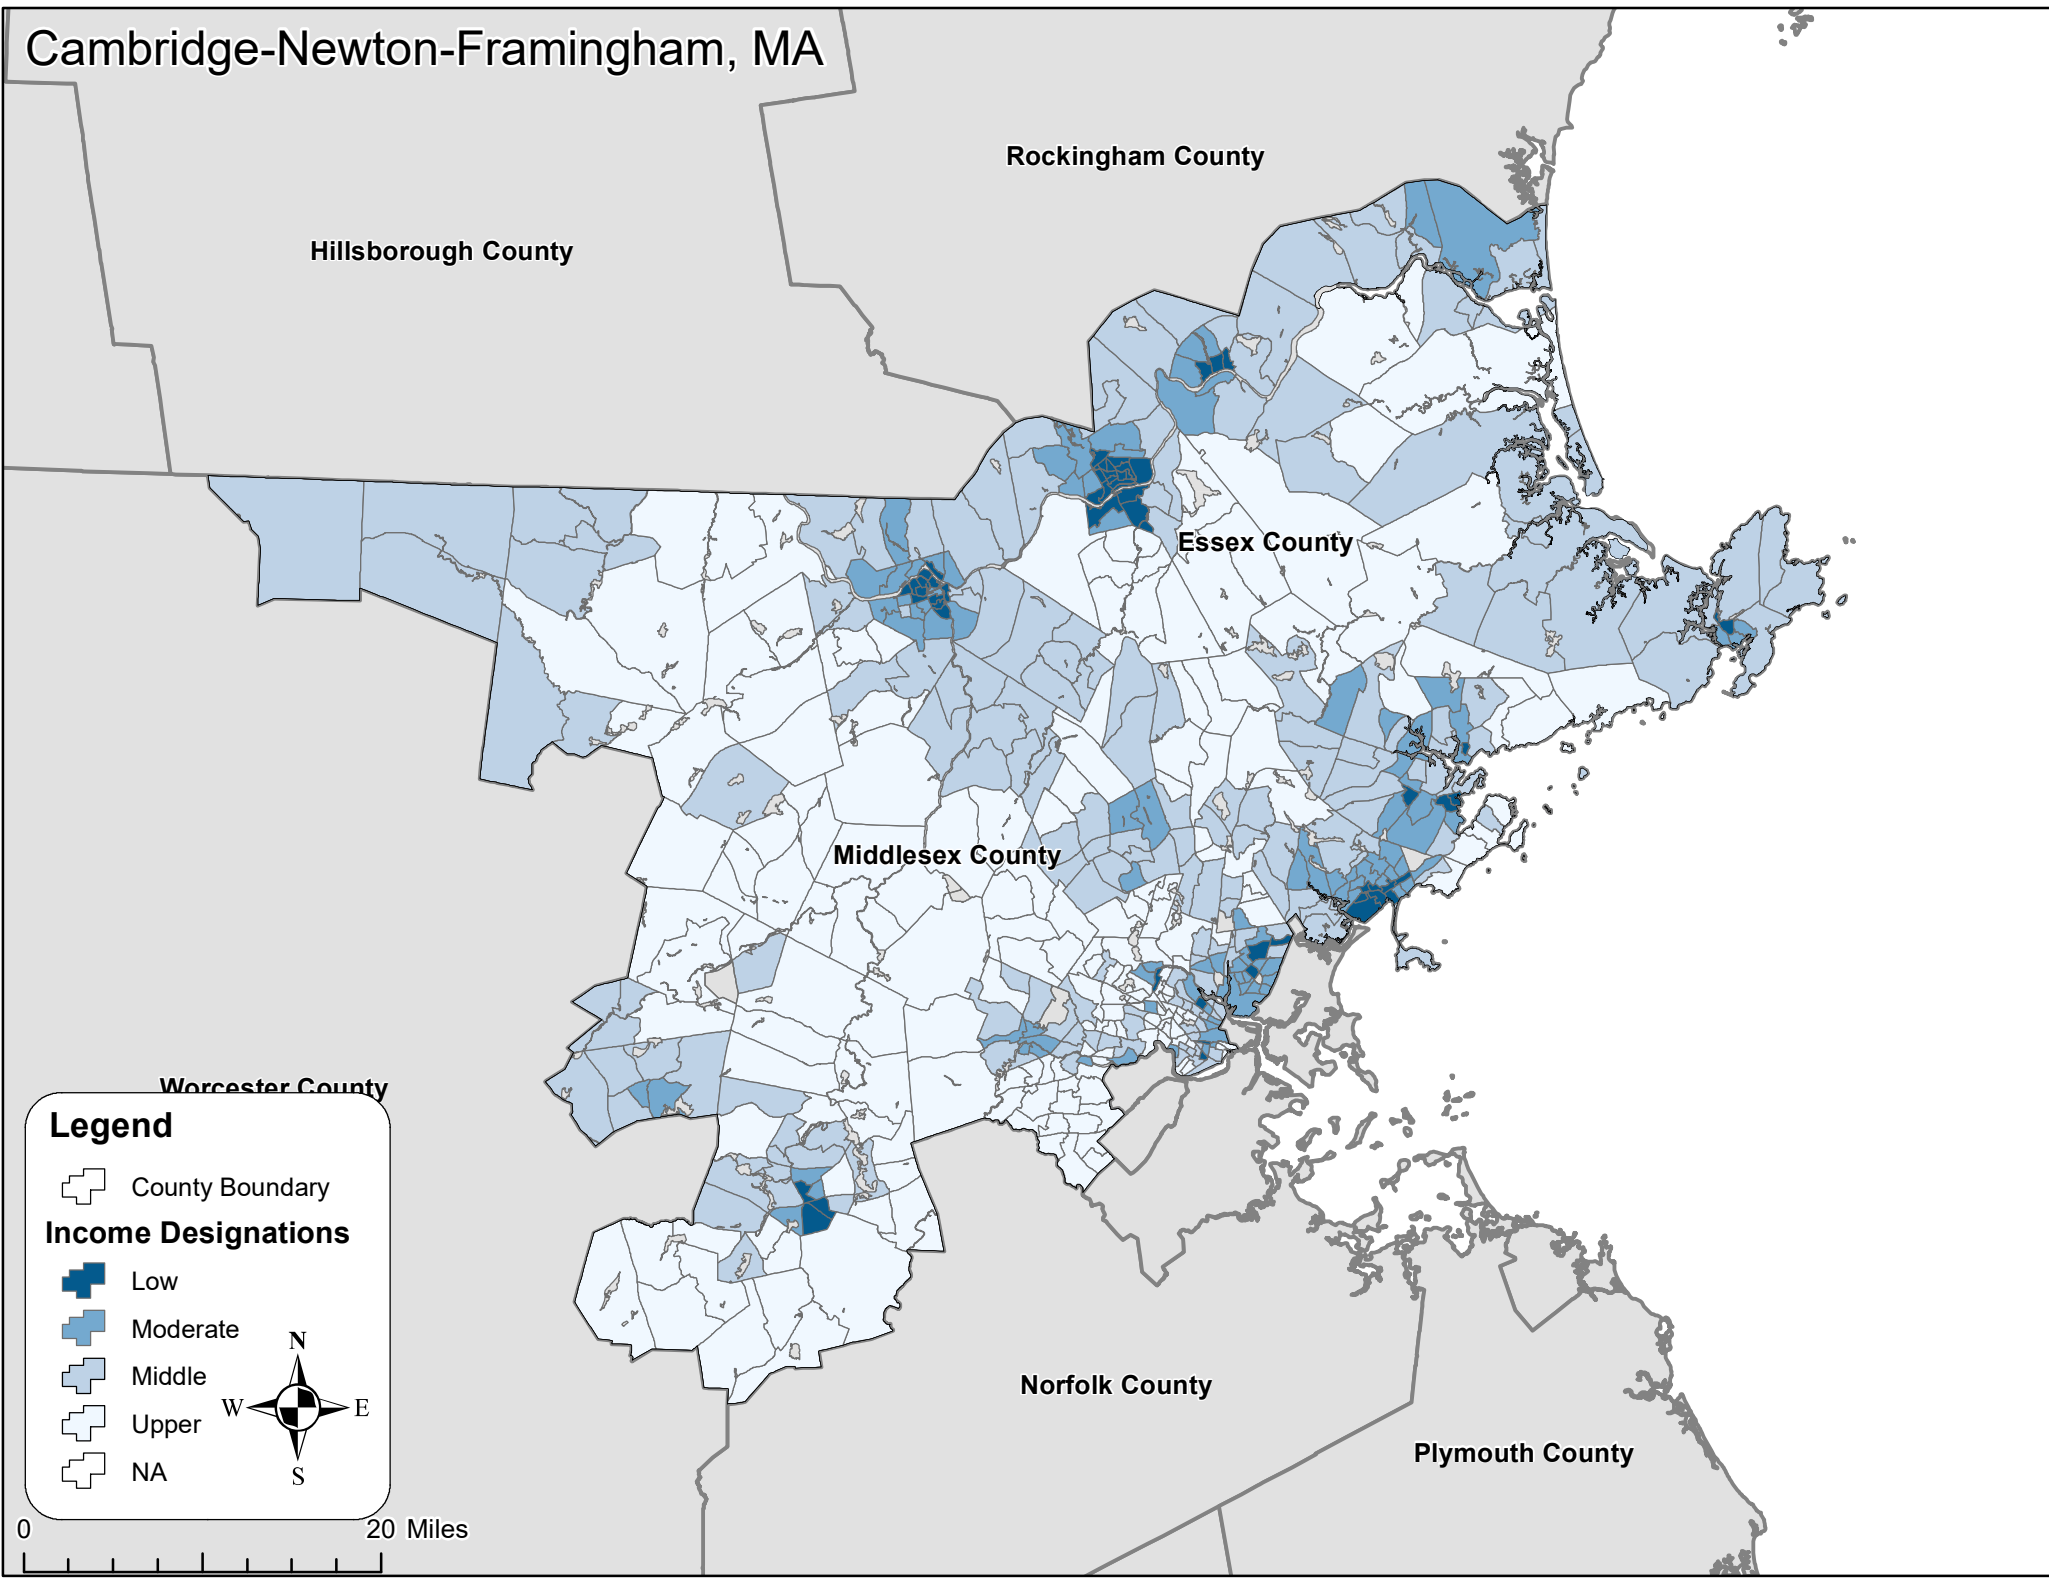

Cambridge-Newton-Framingham, MA

Hillsborough County

Rockingham County

Essex County

Middlesex County

Worcester County

Norfolk County

Plymouth County

Legend

County Boundary

Income Designations

Low

Moderate

Middle

Upper

NA

0 20 Miles