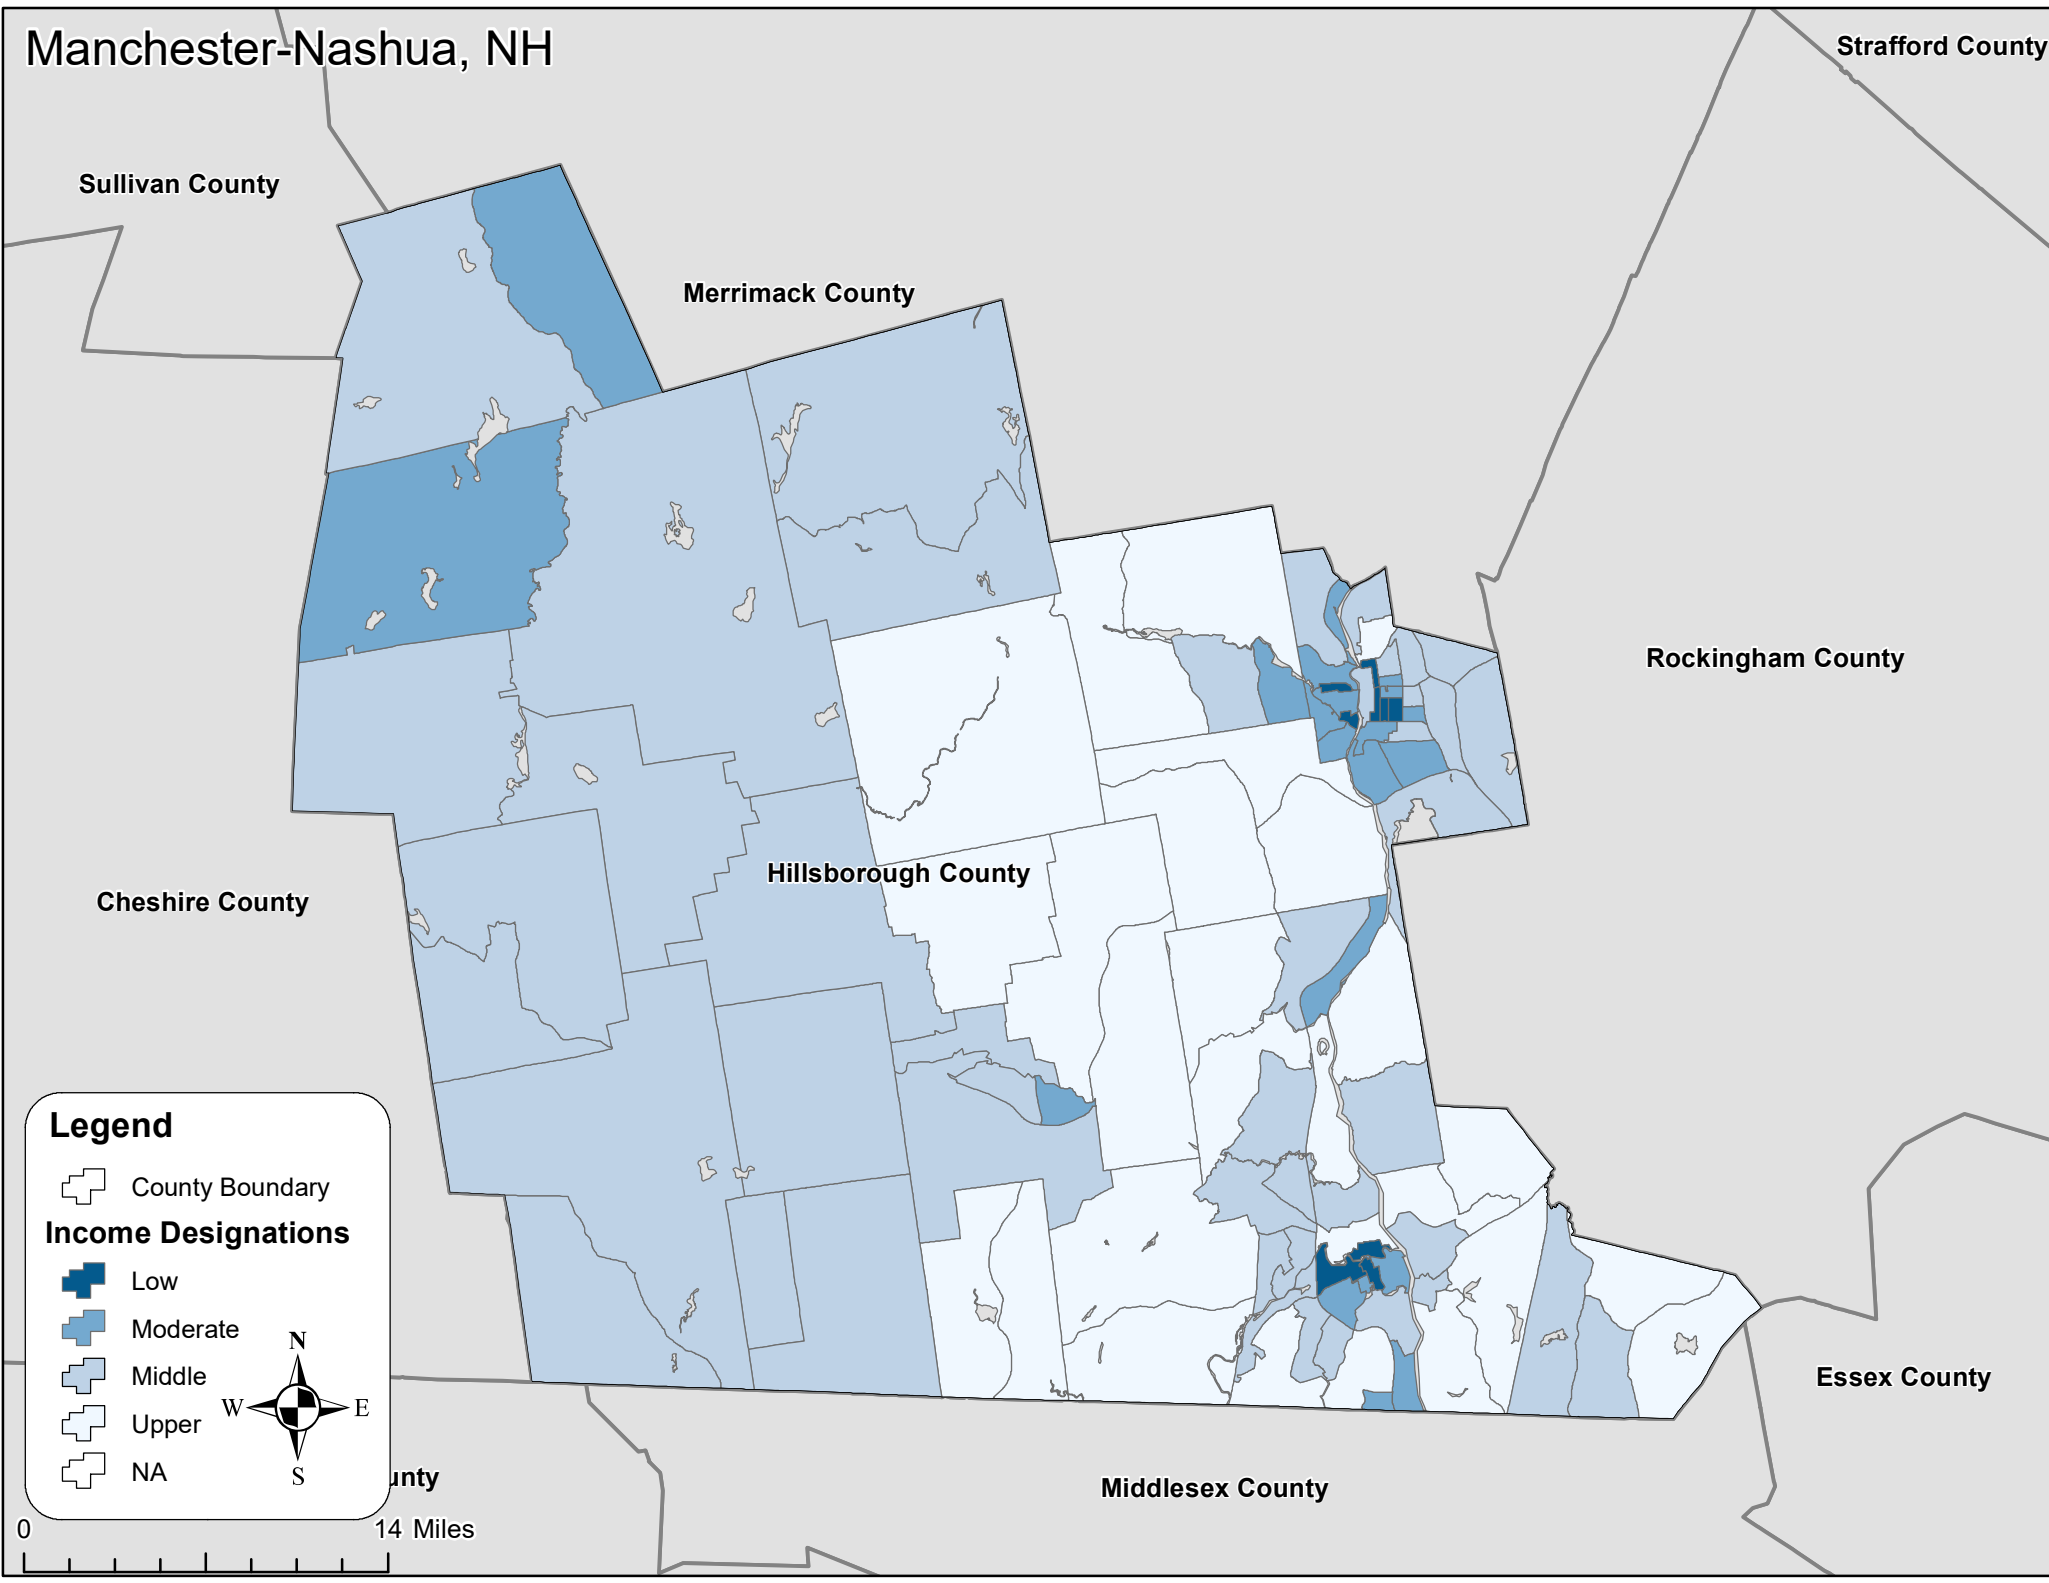

Manchester-Nashua, NH

Legend

County Boundary

Income Designations

- Low
- Moderate
- Middle
- Upper
- NA

0 14 Miles