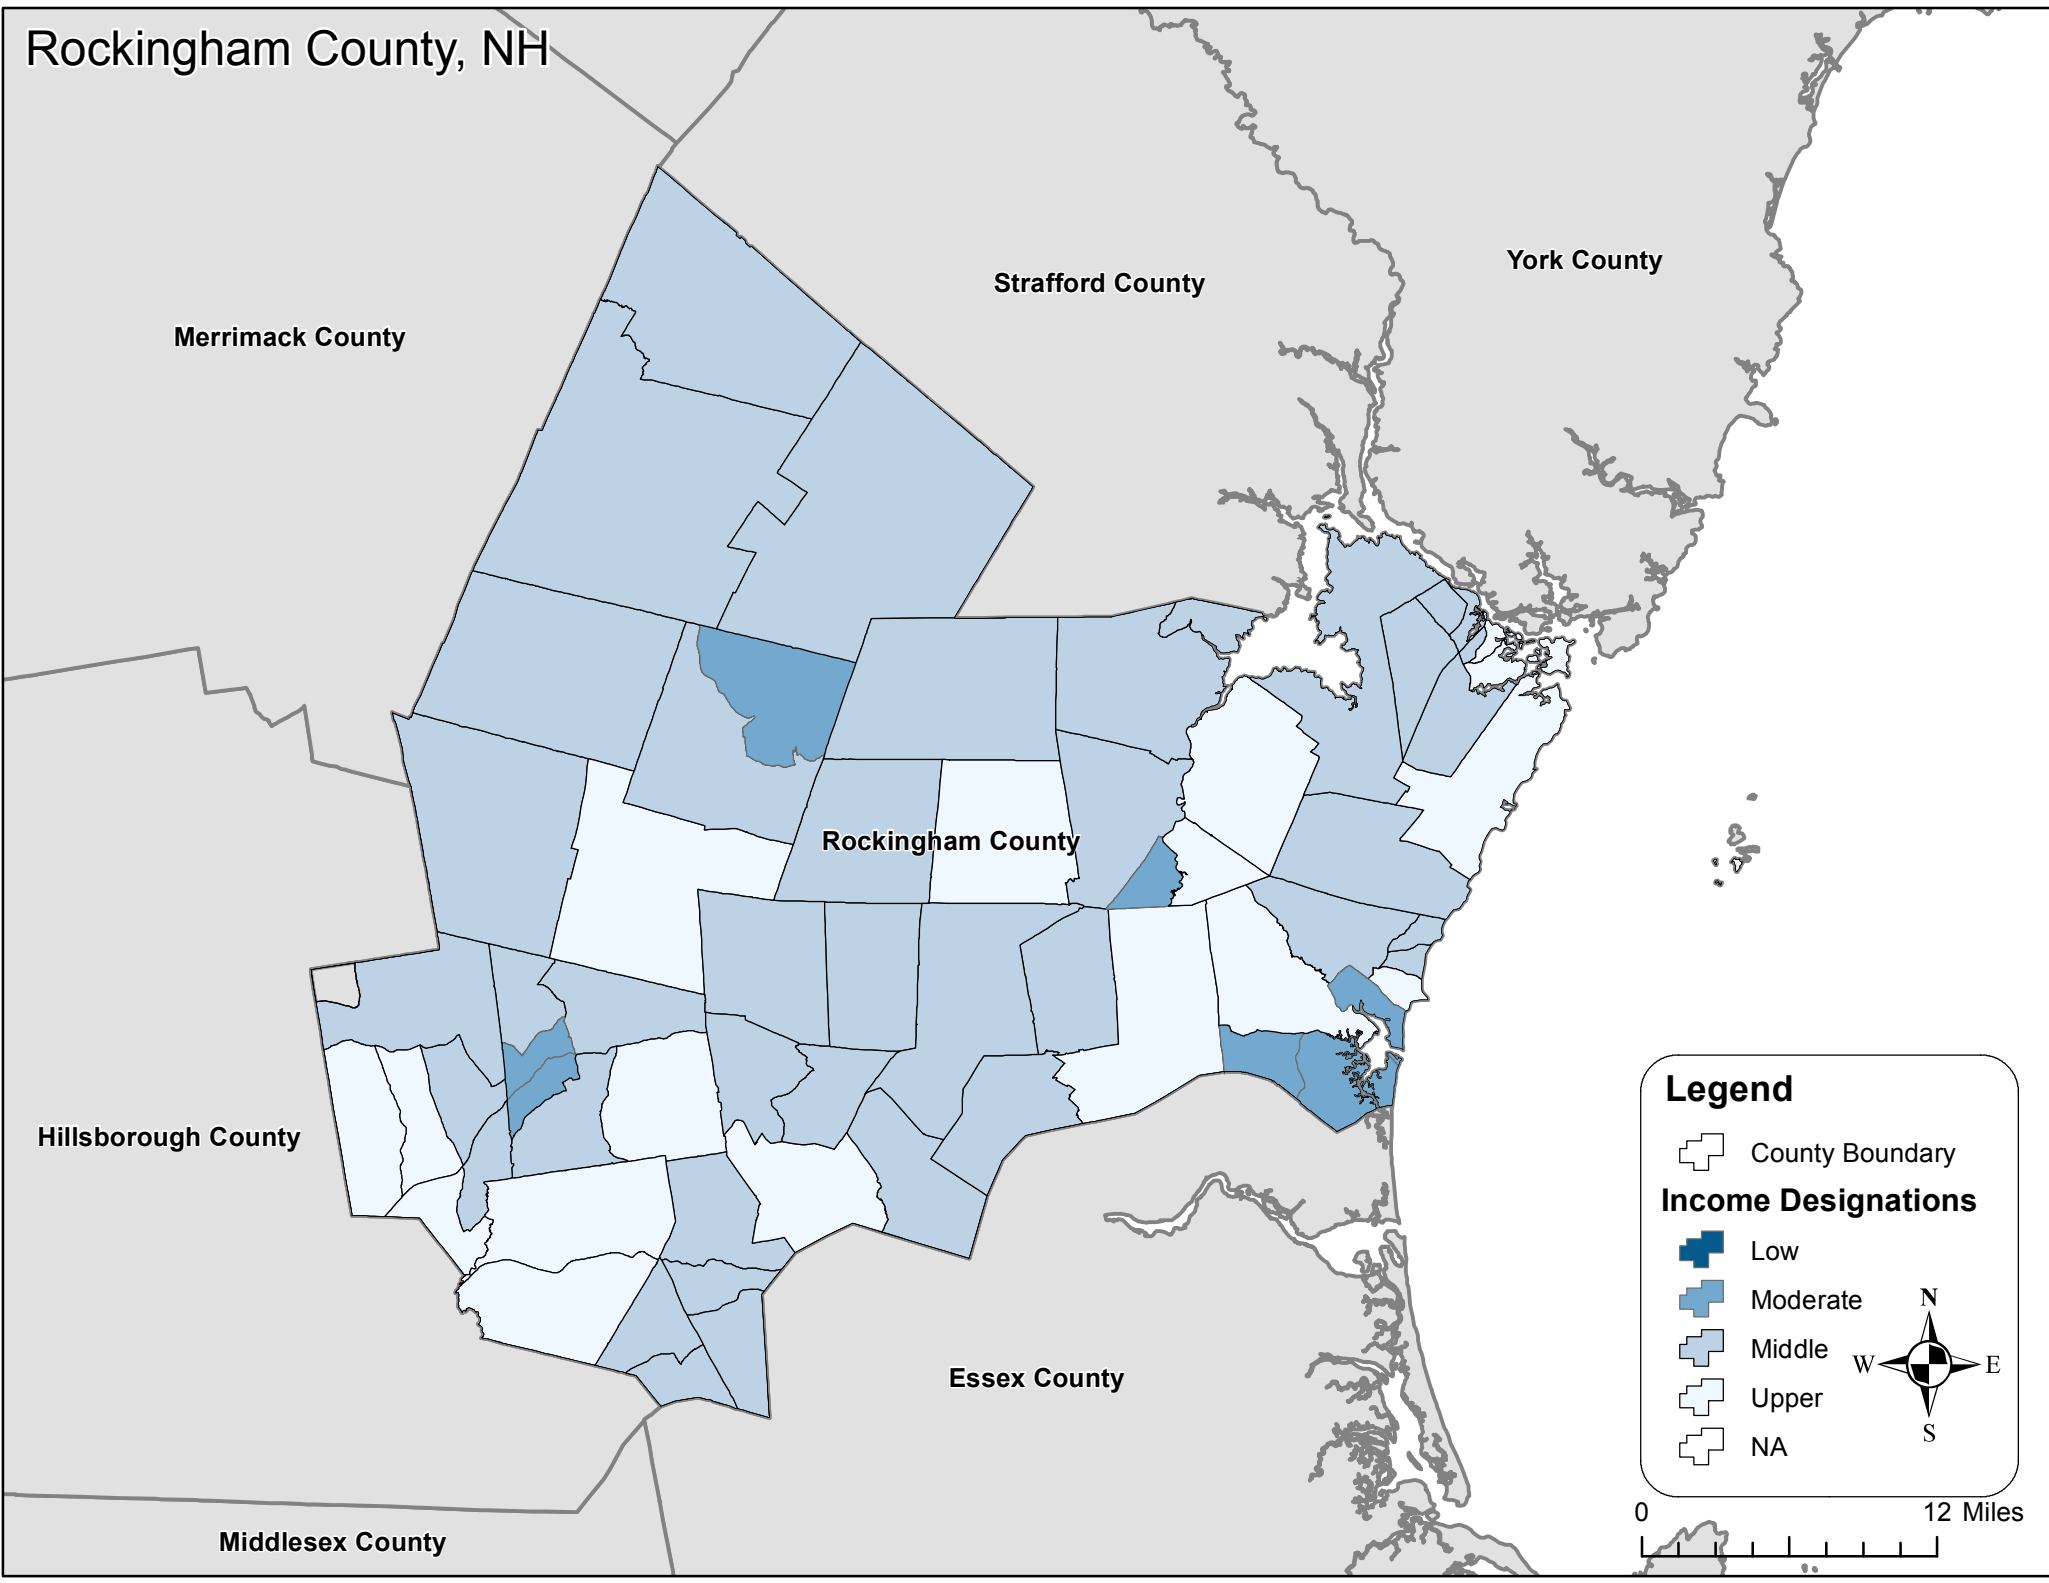

Rockingham County, NH

Legend

- County Boundary
- Income Designations
 - Low
 - Moderate
 - Middle
 - Upper
 - NA

0 12 Miles