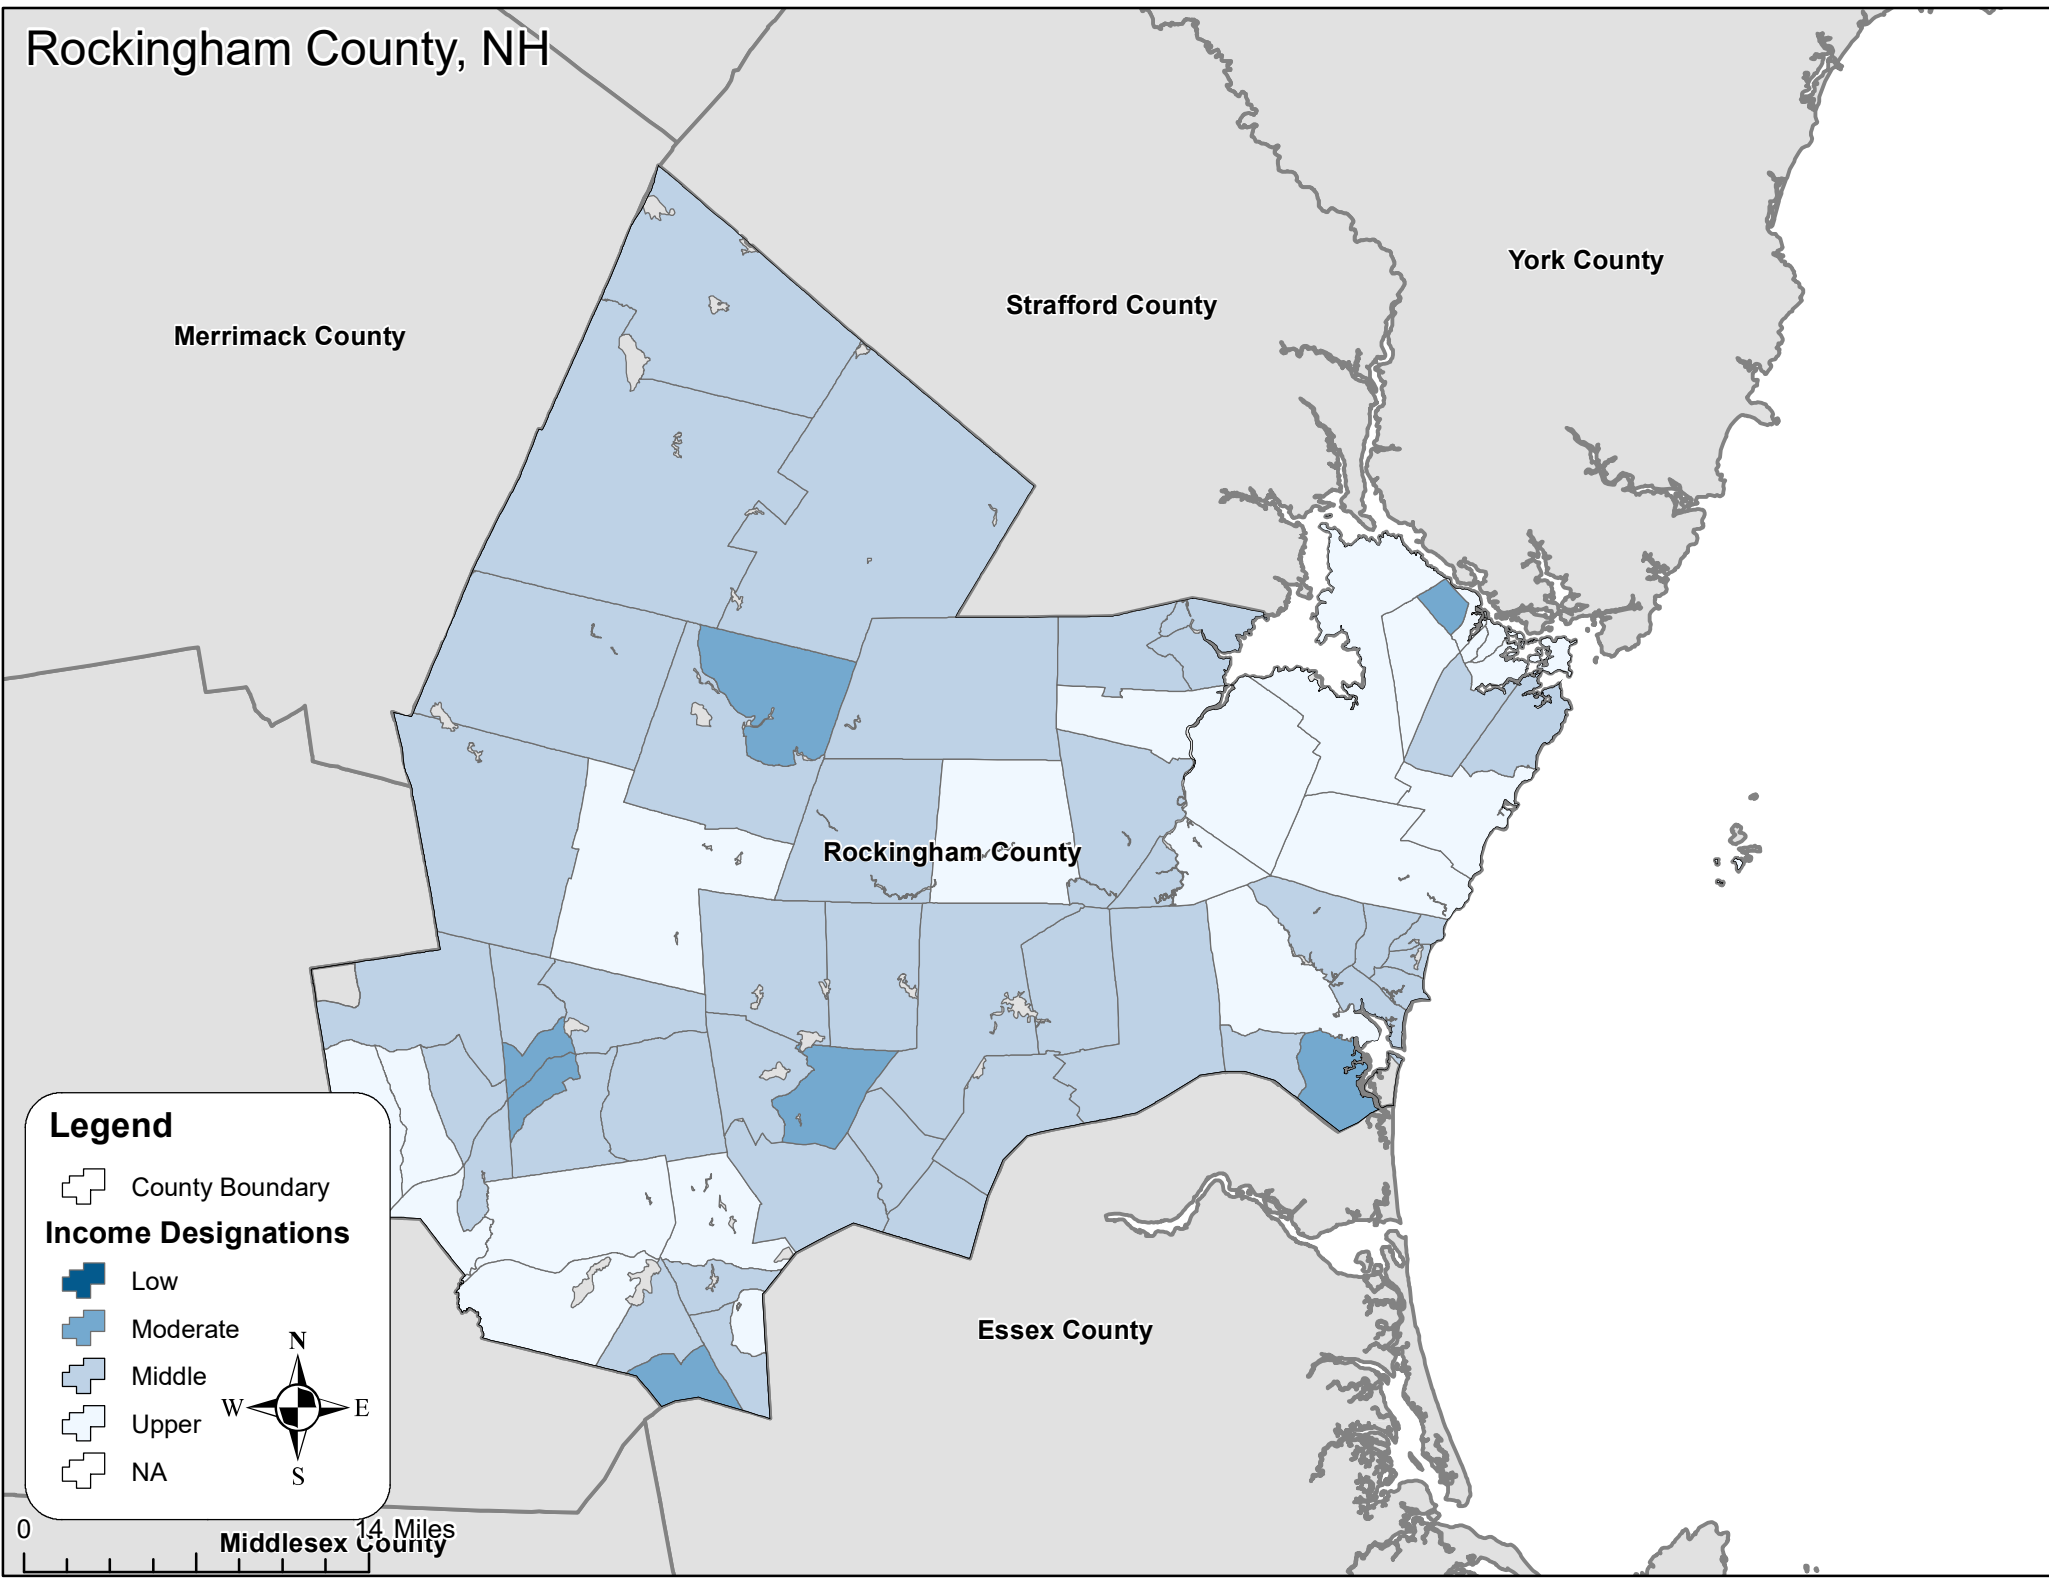

Rockingham County, NH

Legend

County Boundary

Income Designations

Low

Moderate

Middle

Upper

NA

0 14 Miles
Middlesex County