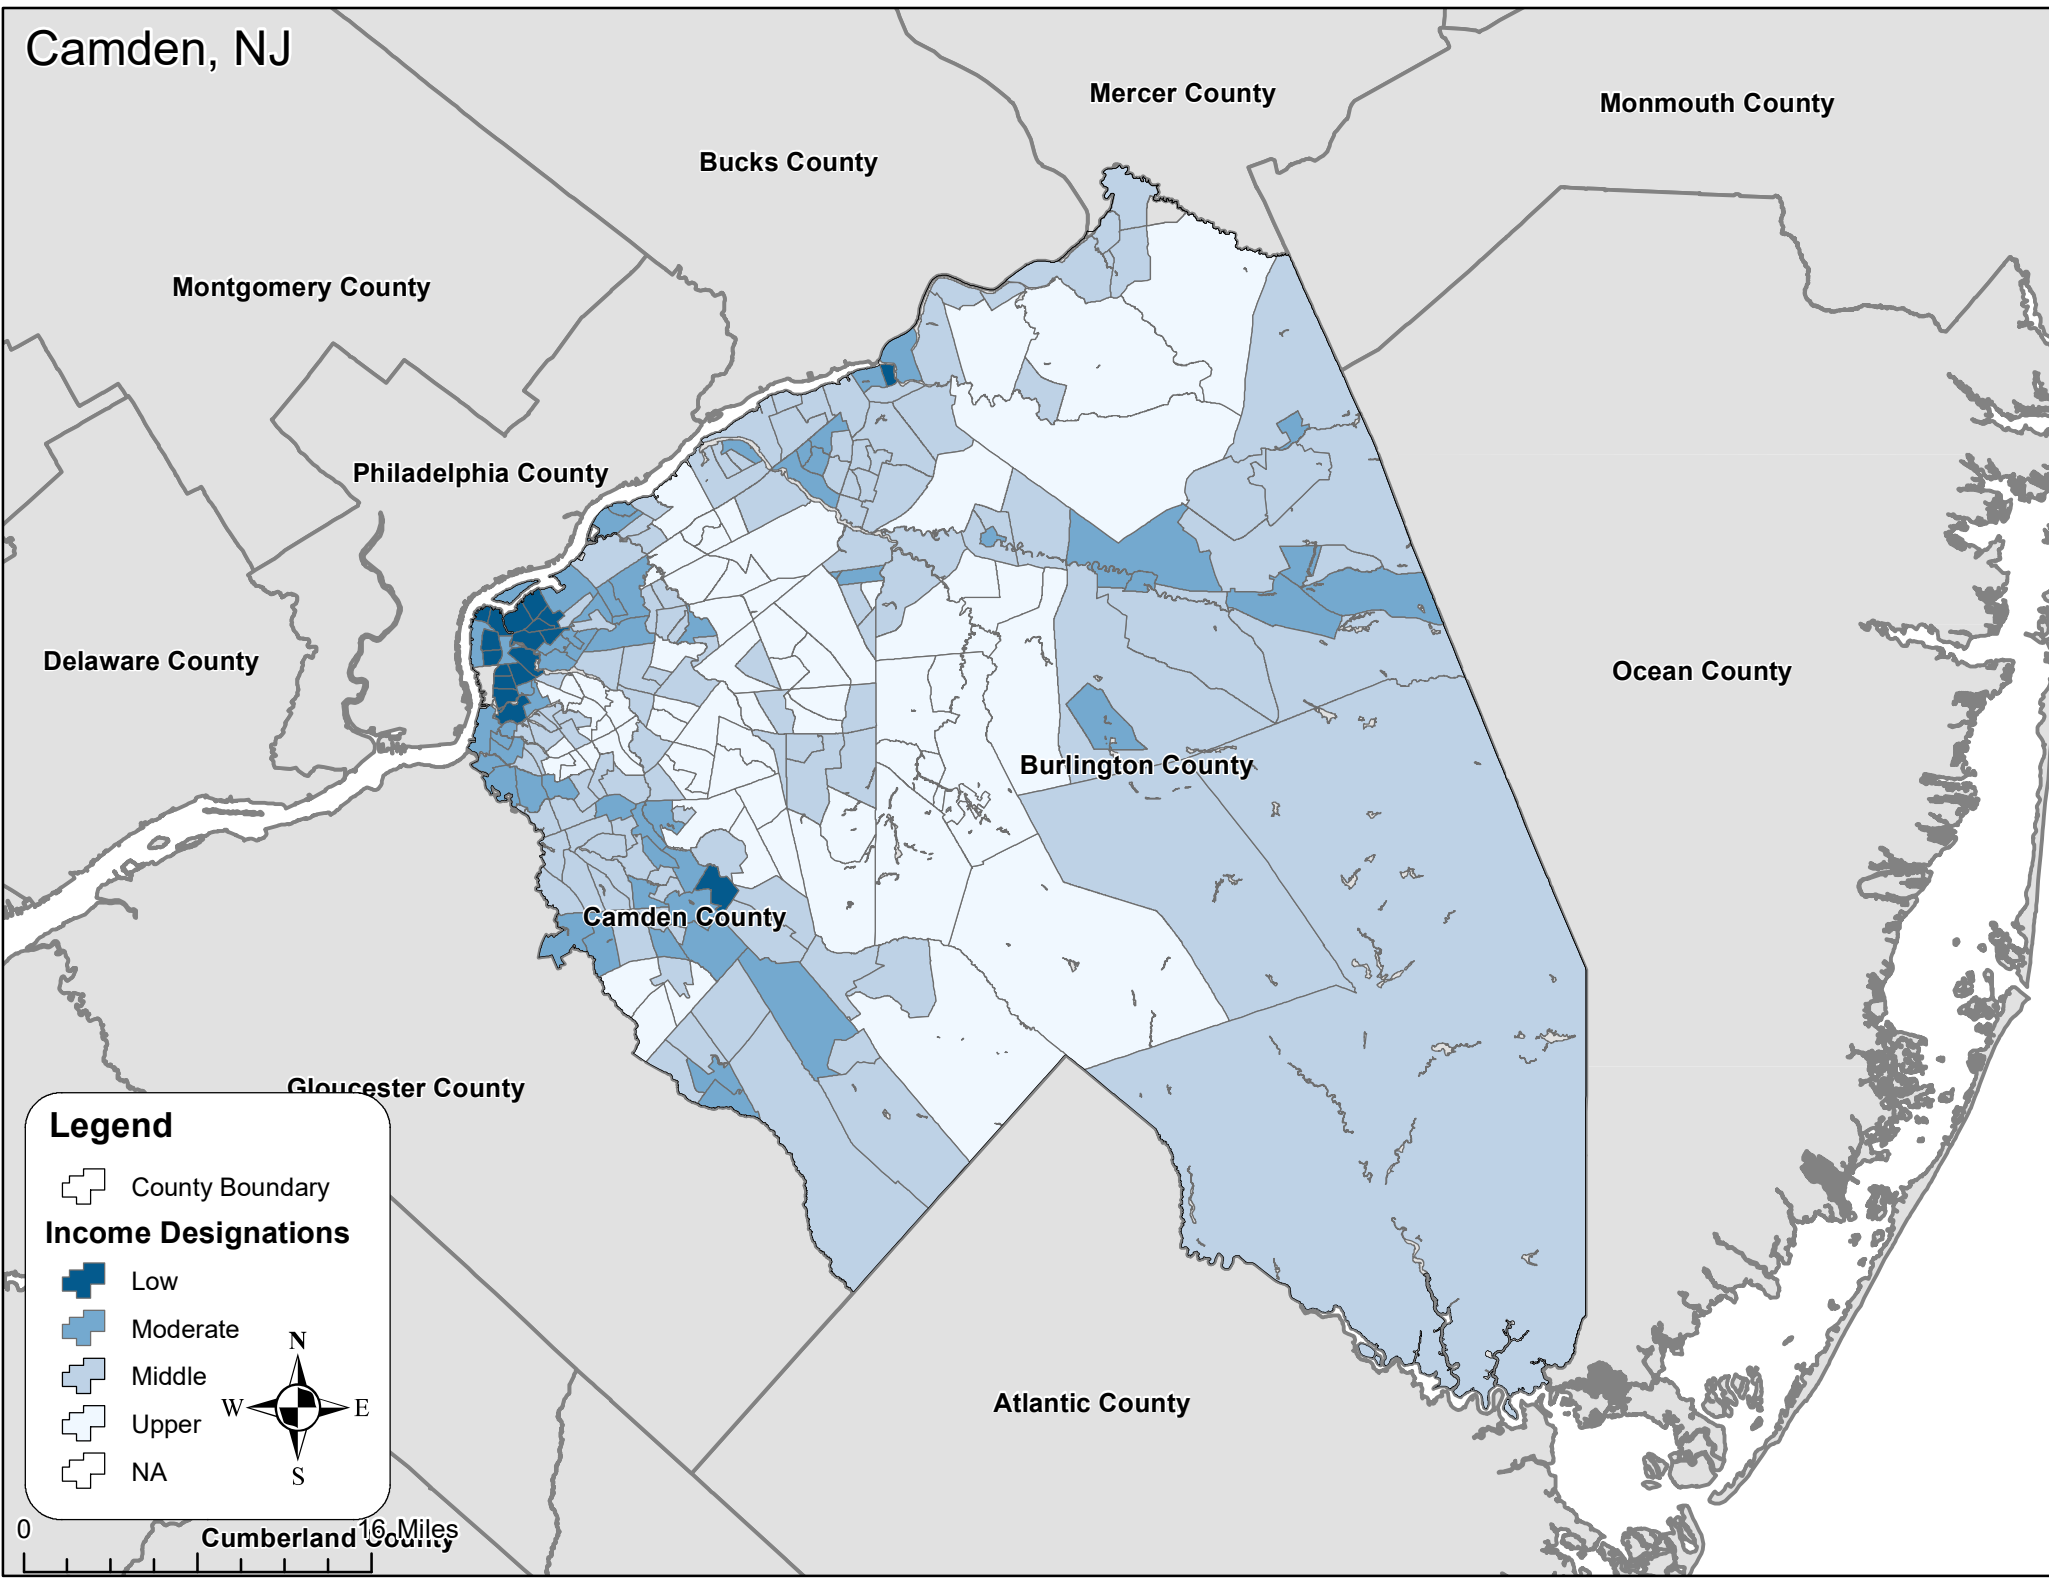

# Camden, NJ

## Legend

County Boundary

### Income Designations

Low

Moderate

Middle

Upper

NA

0 16 Miles