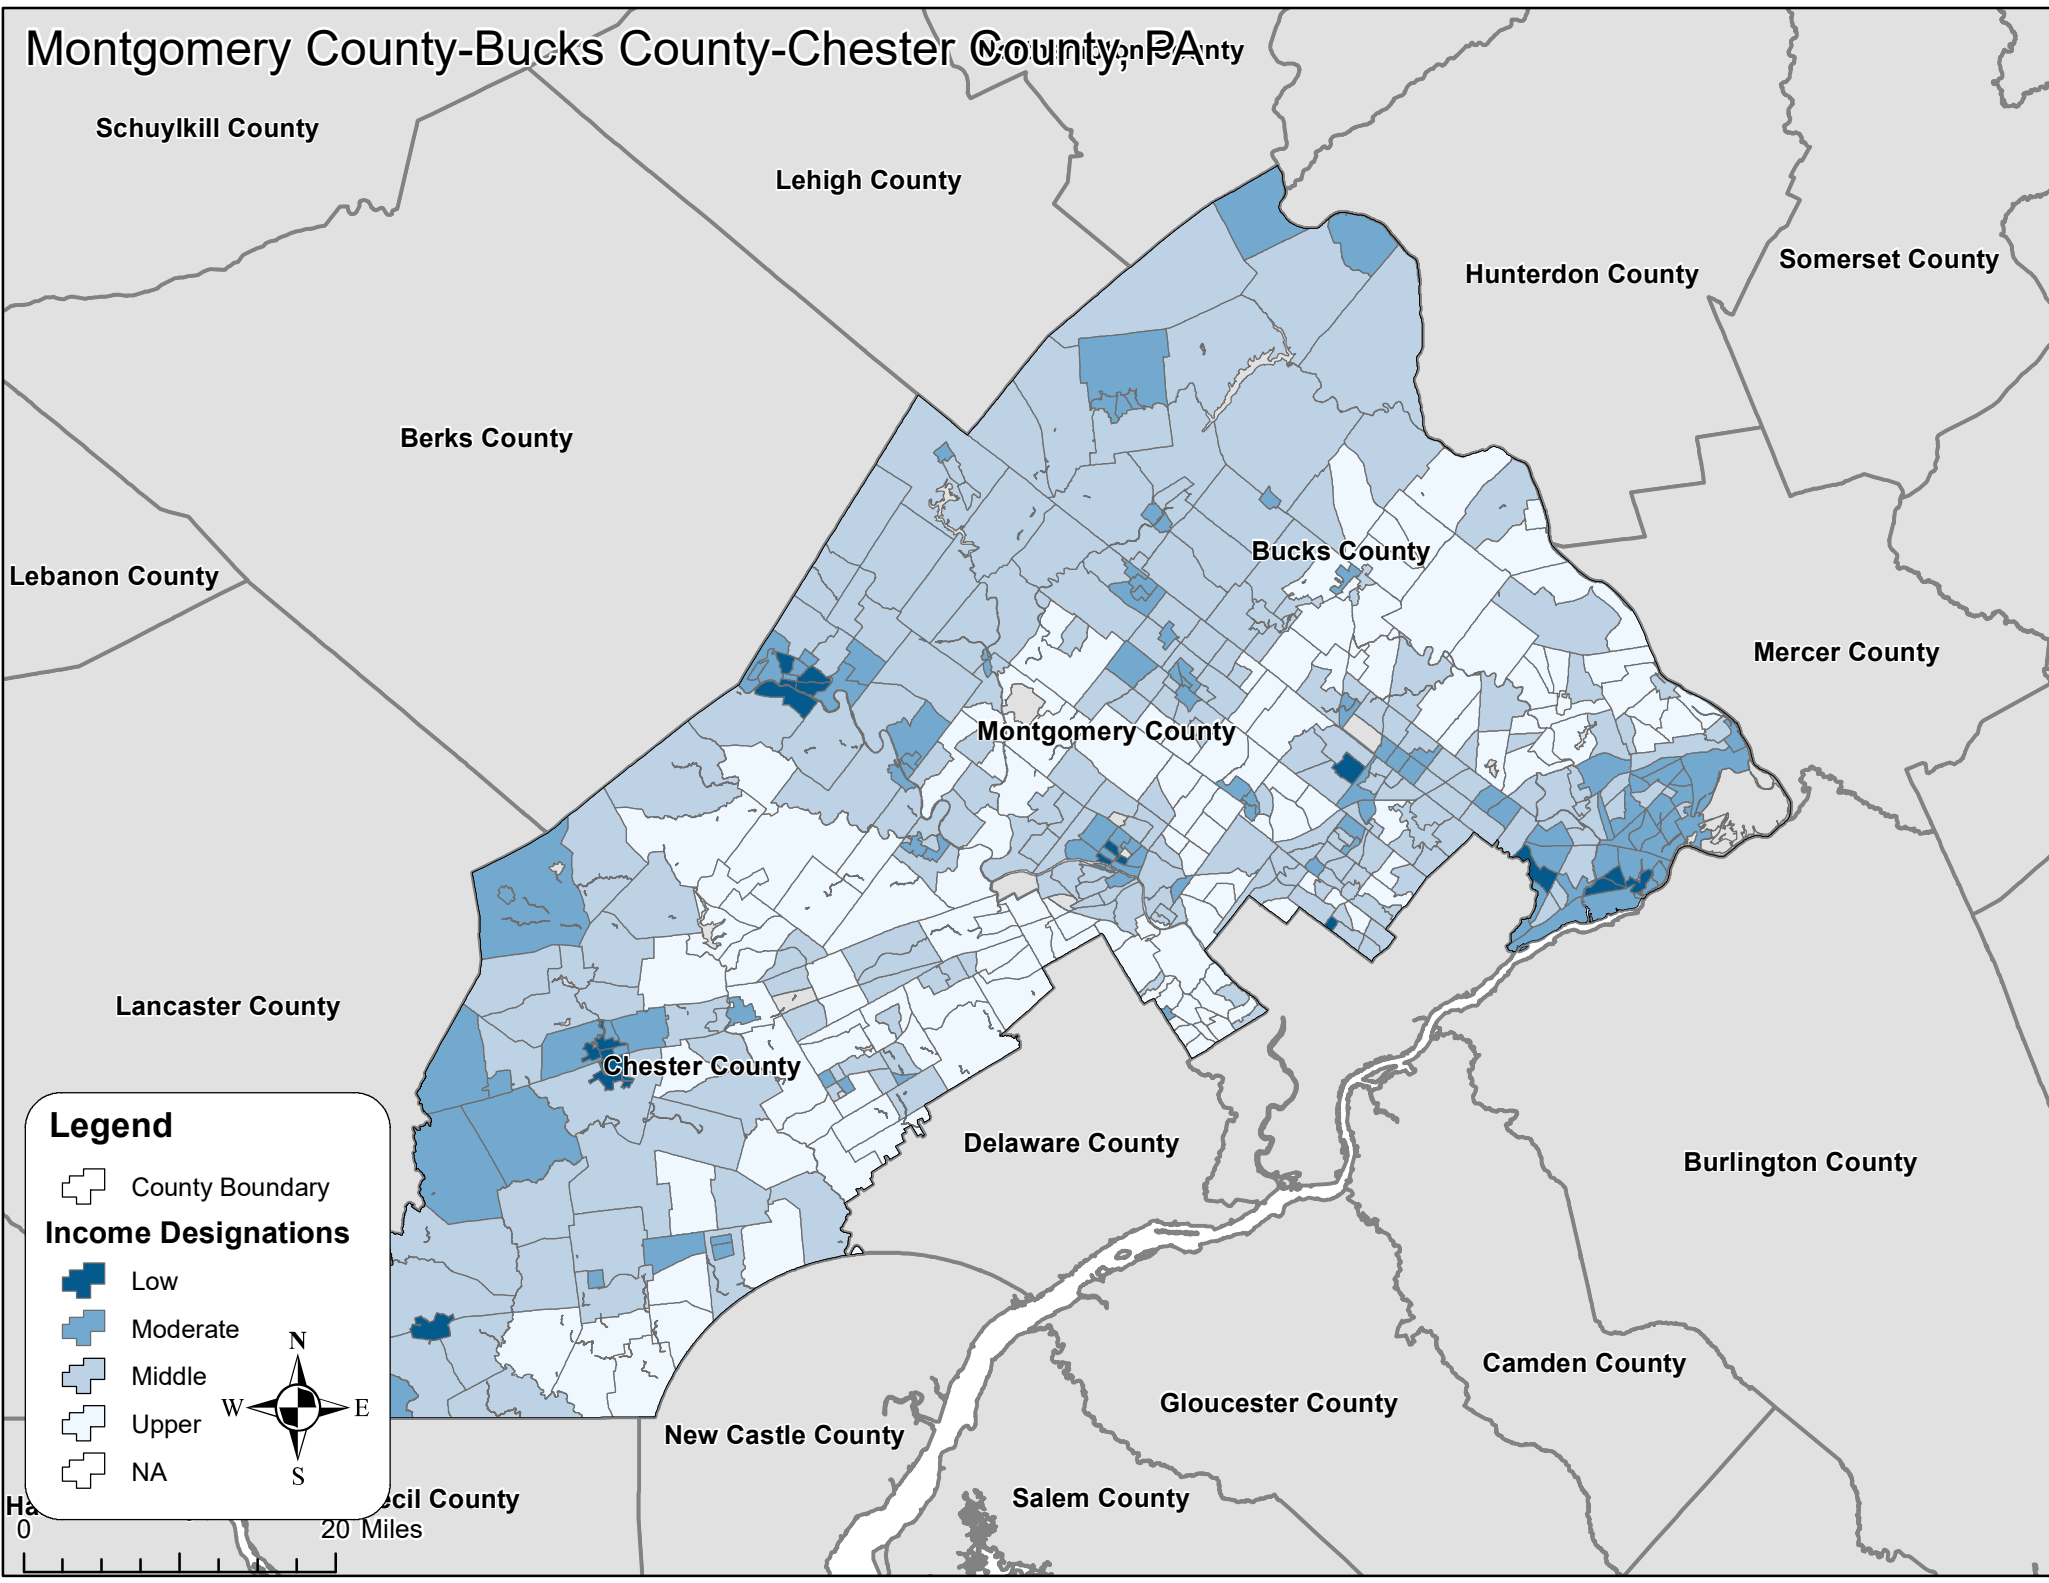

Montgomery County-Bucks County-Chester County, PA

Legend

- County Boundary
- Income Designations
 - Low
 - Moderate
 - Middle
 - Upper
 - NA

0 20 Miles