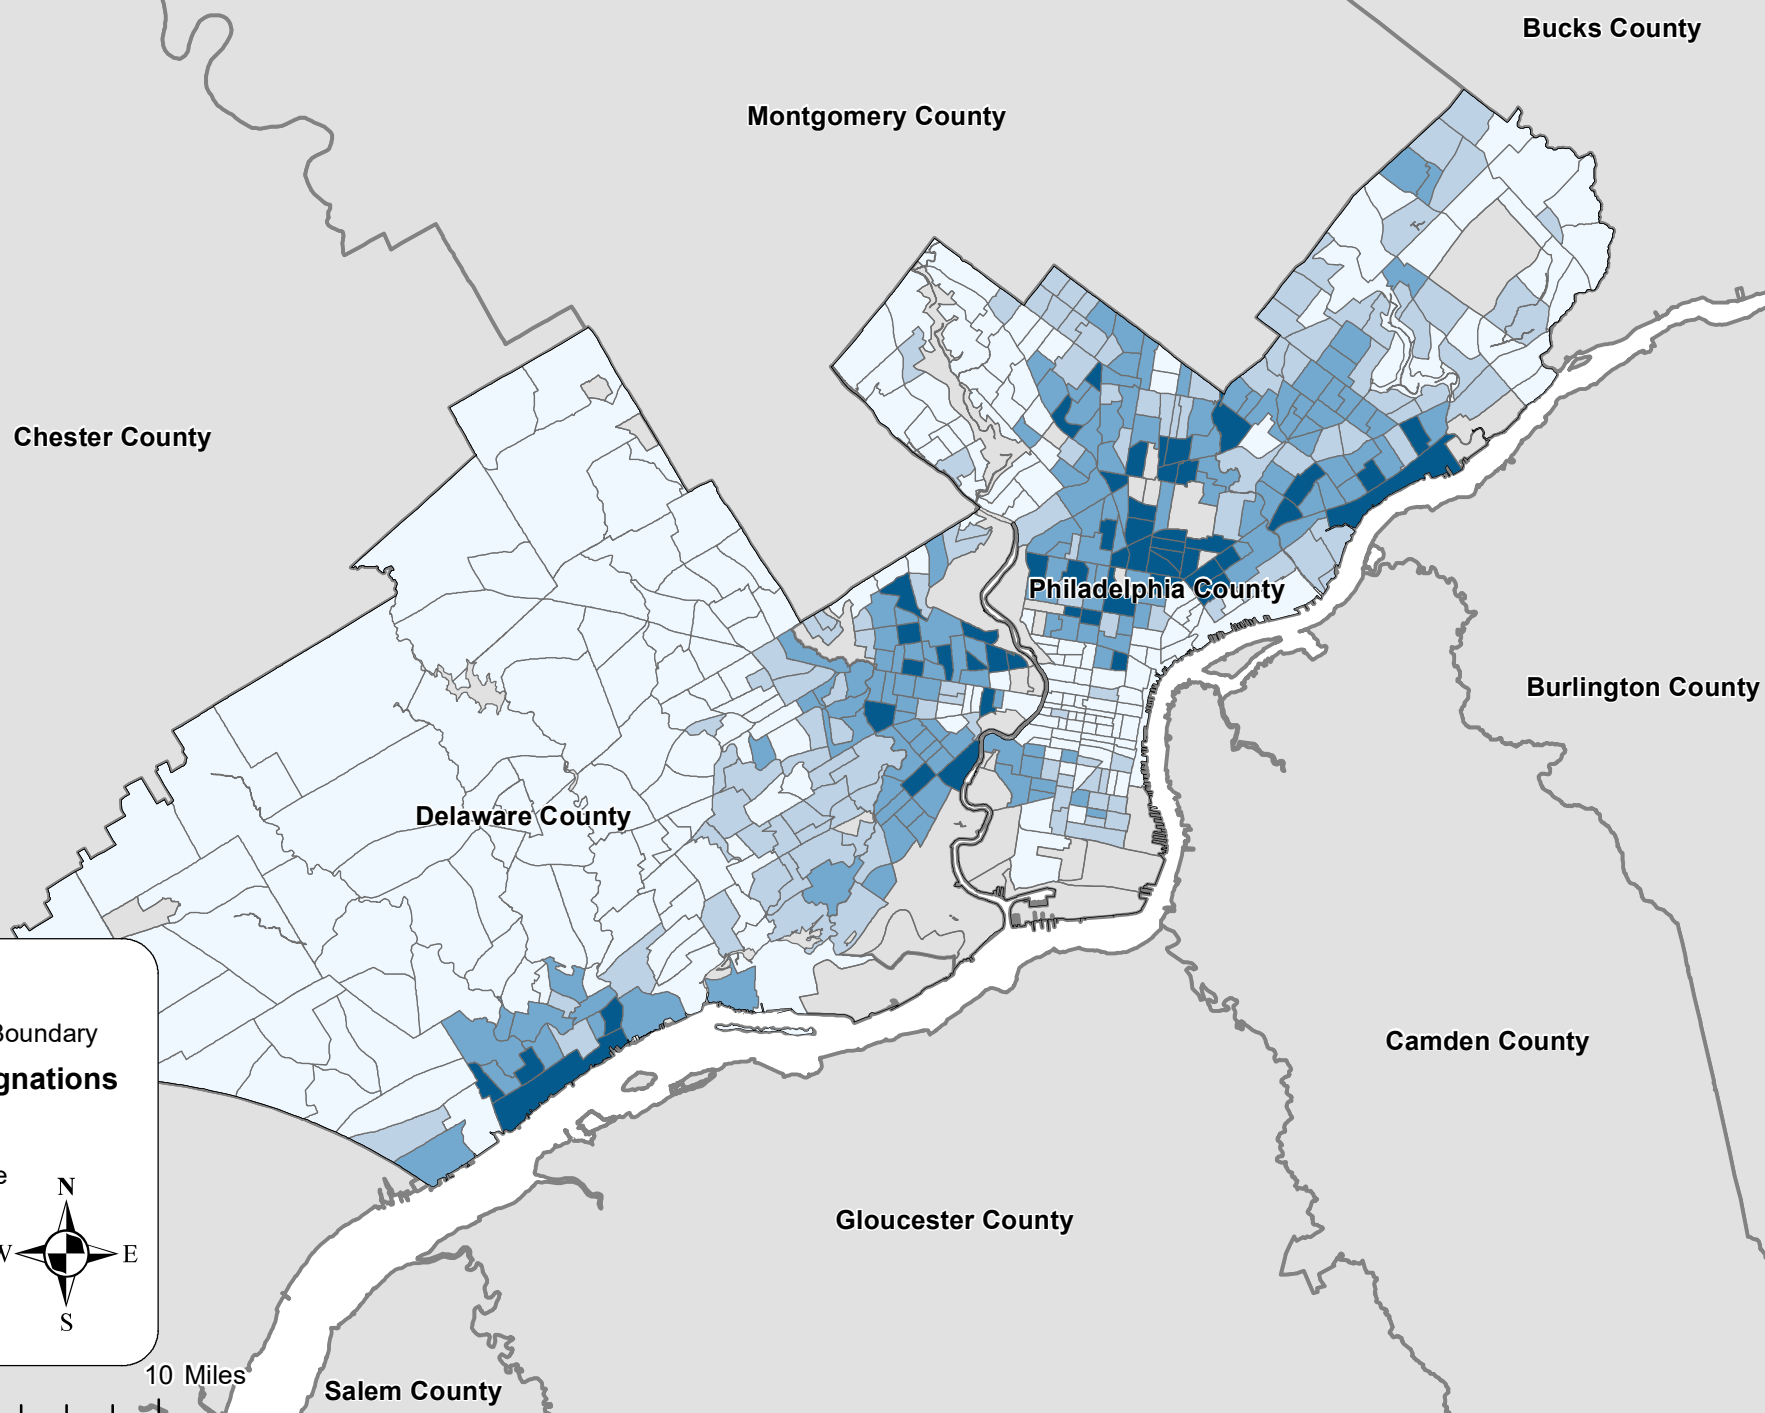

Philadelphia, PA

Legend

County Boundary

Income Designations

Low

Moderate

Middle

Upper

NA

0 10 Miles

Salem County