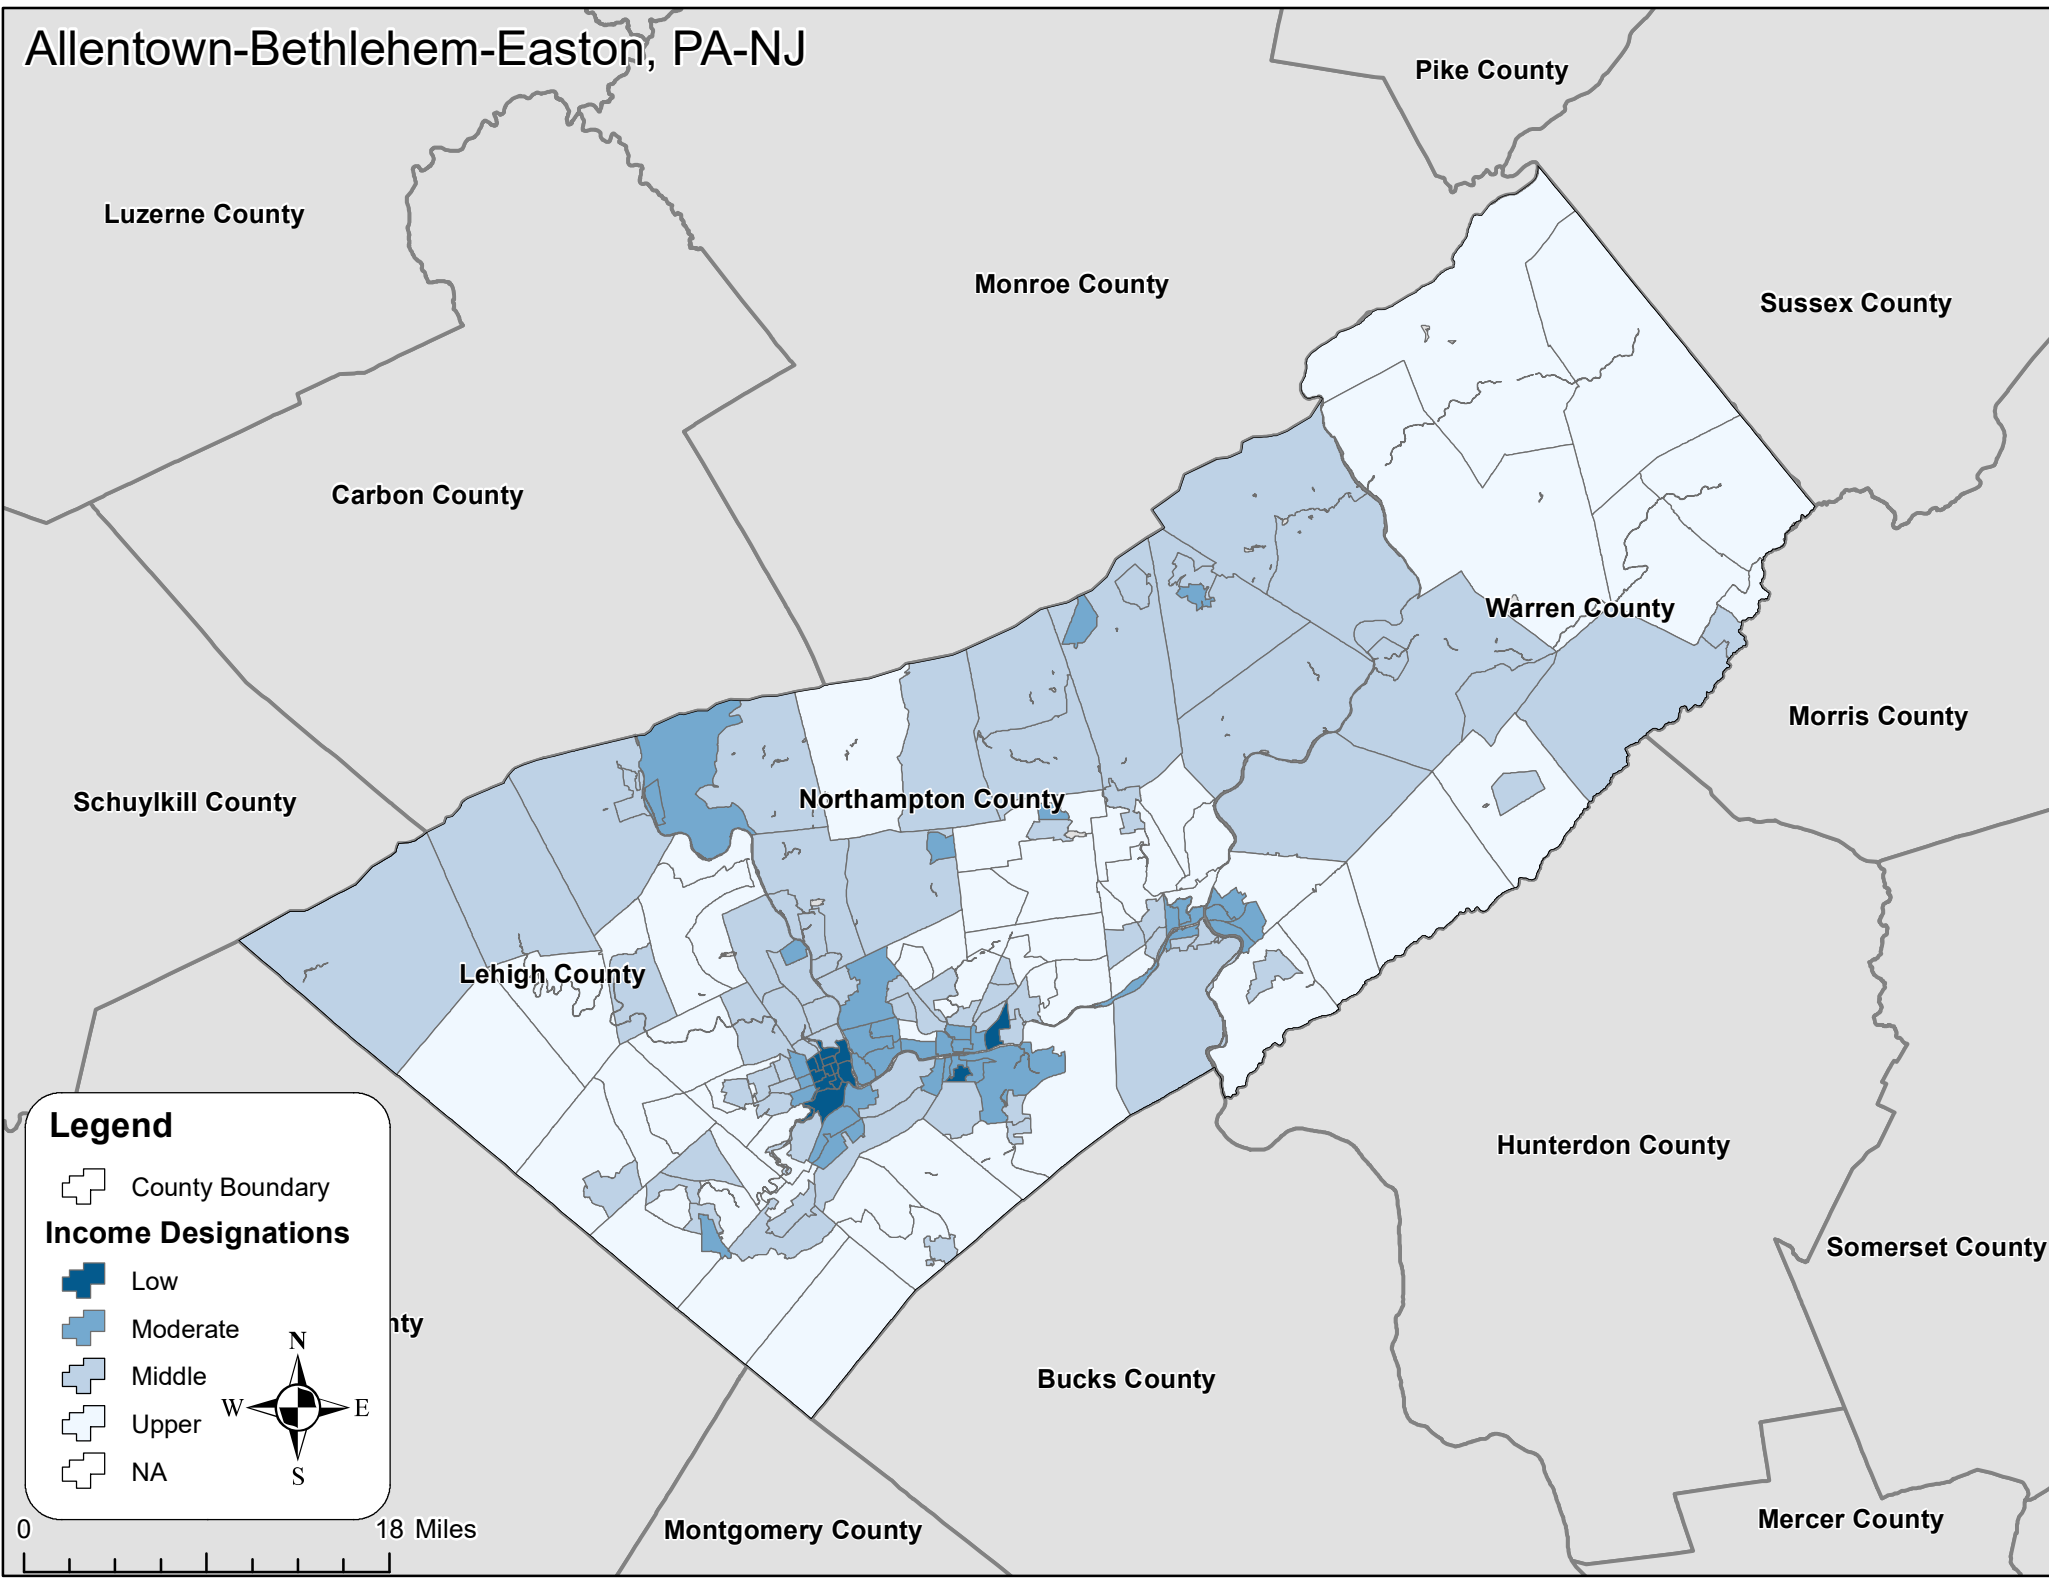

# Allentown-Bethlehem-Easton, PA-NJ

## Legend

- County Boundary
- Income Designations**
- Low
- Moderate
- Middle
- Upper
- NA

0 18 Miles