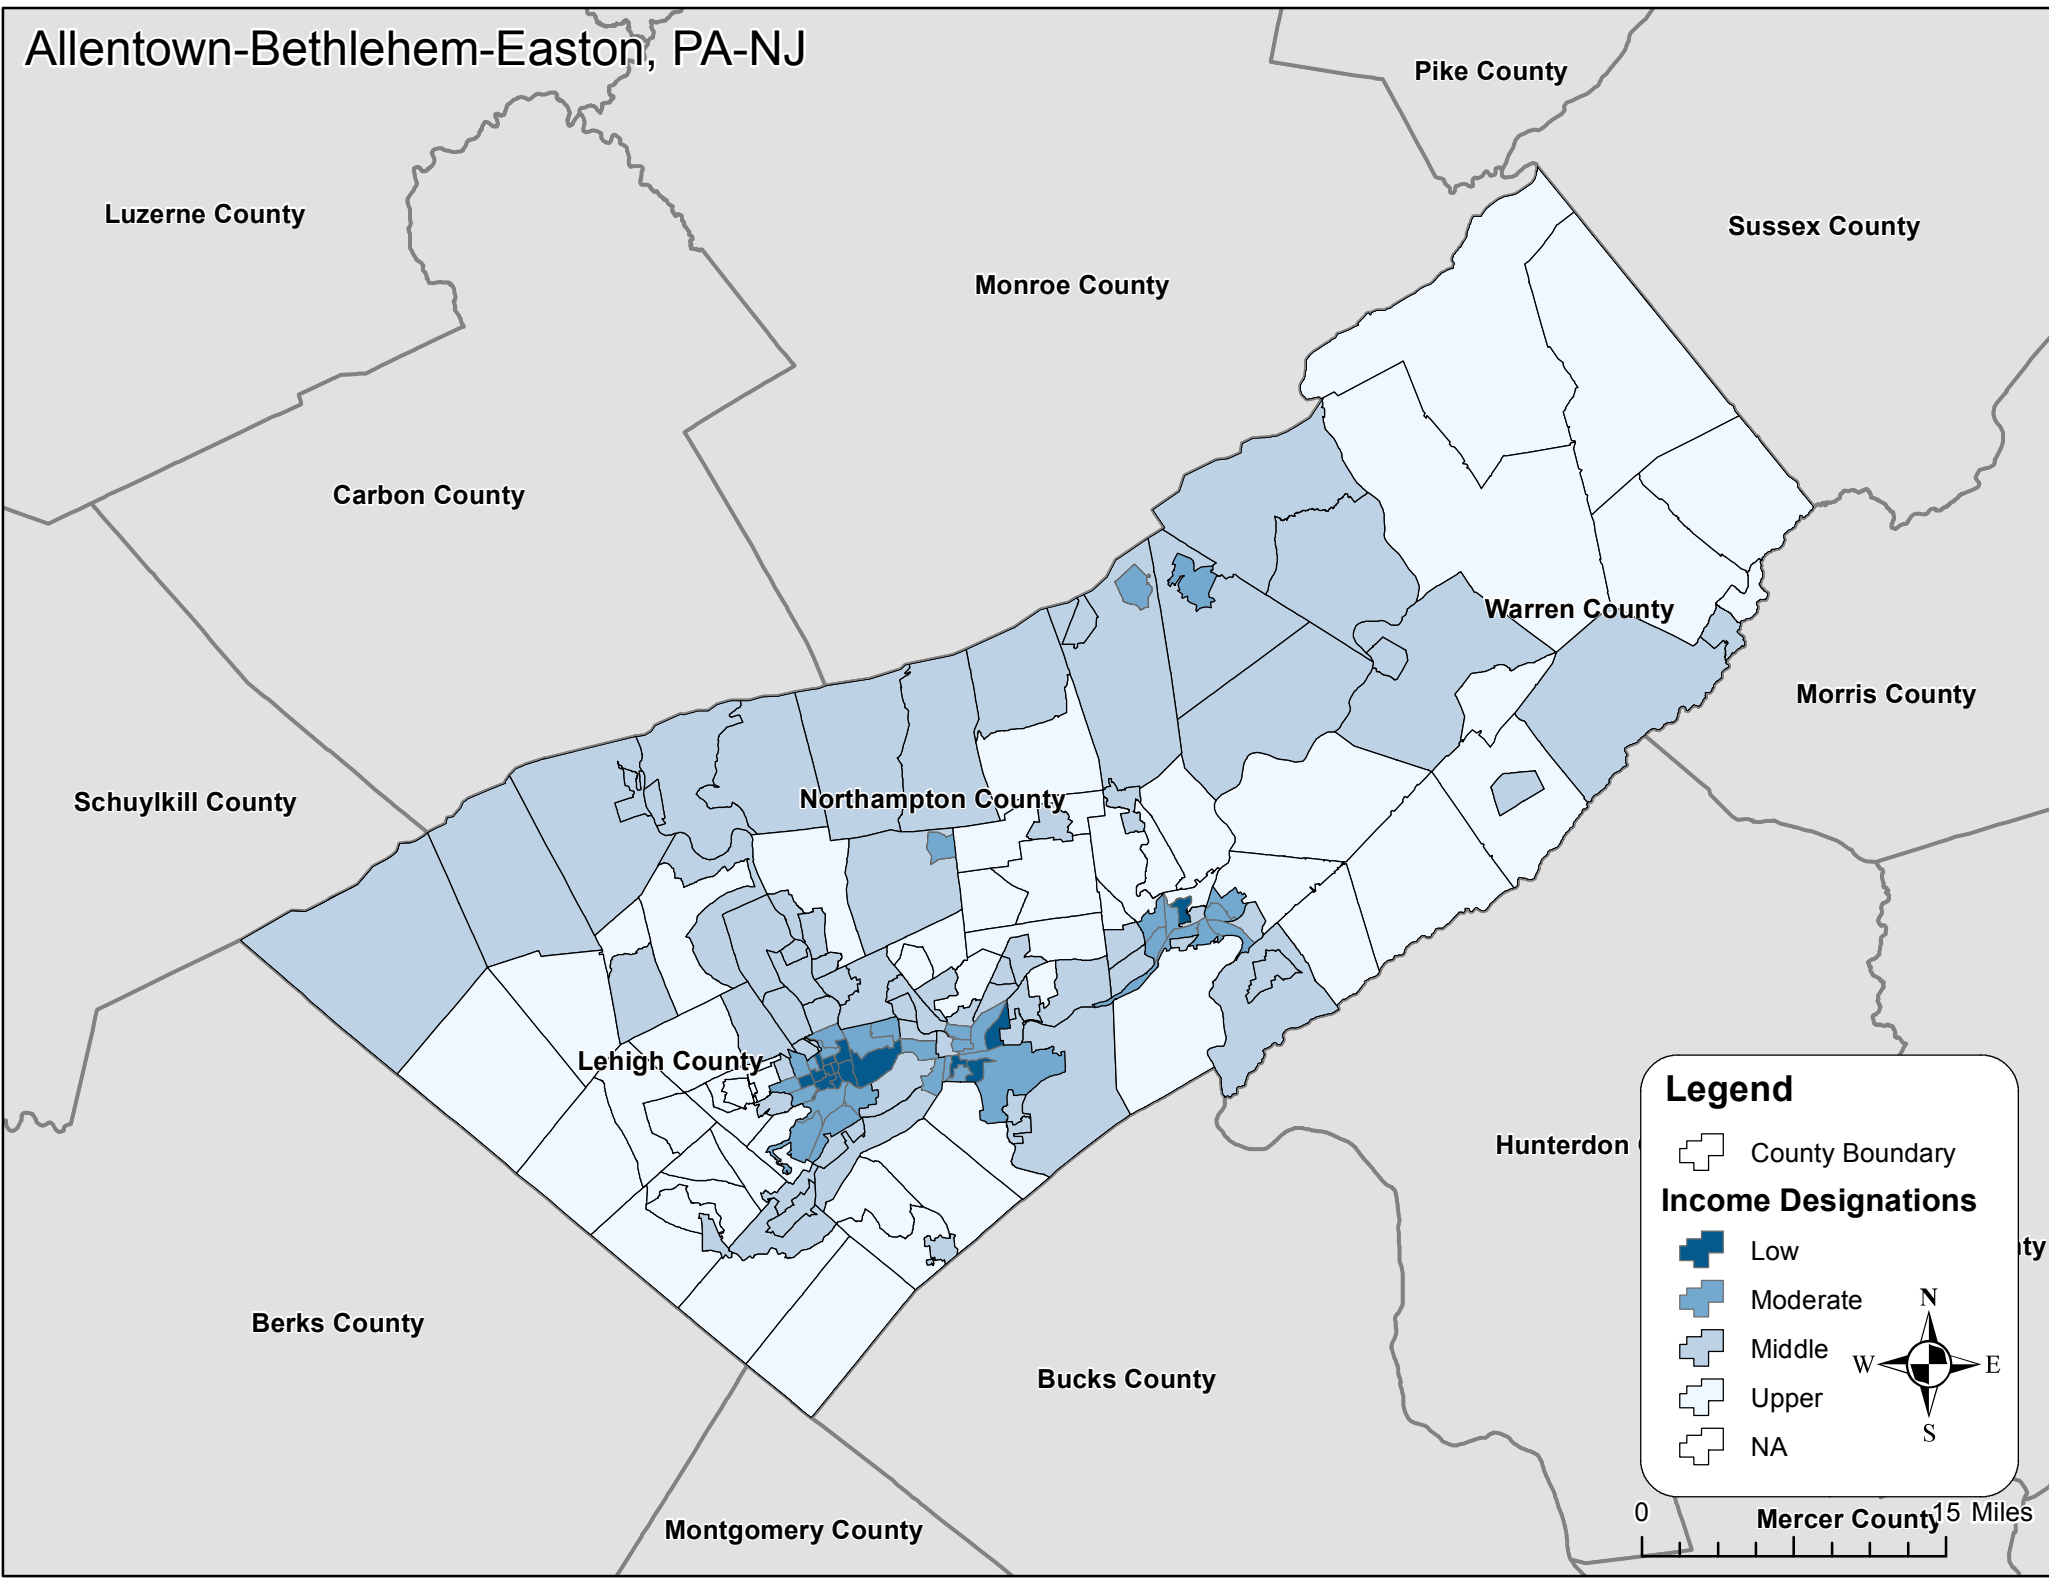

Allentown-Bethlehem-Easton, PA-NJ

Legend

- County Boundary
- Income Designations**
 - Low
 - Moderate
 - Middle
 - Upper
 - NA

0 15 Miles