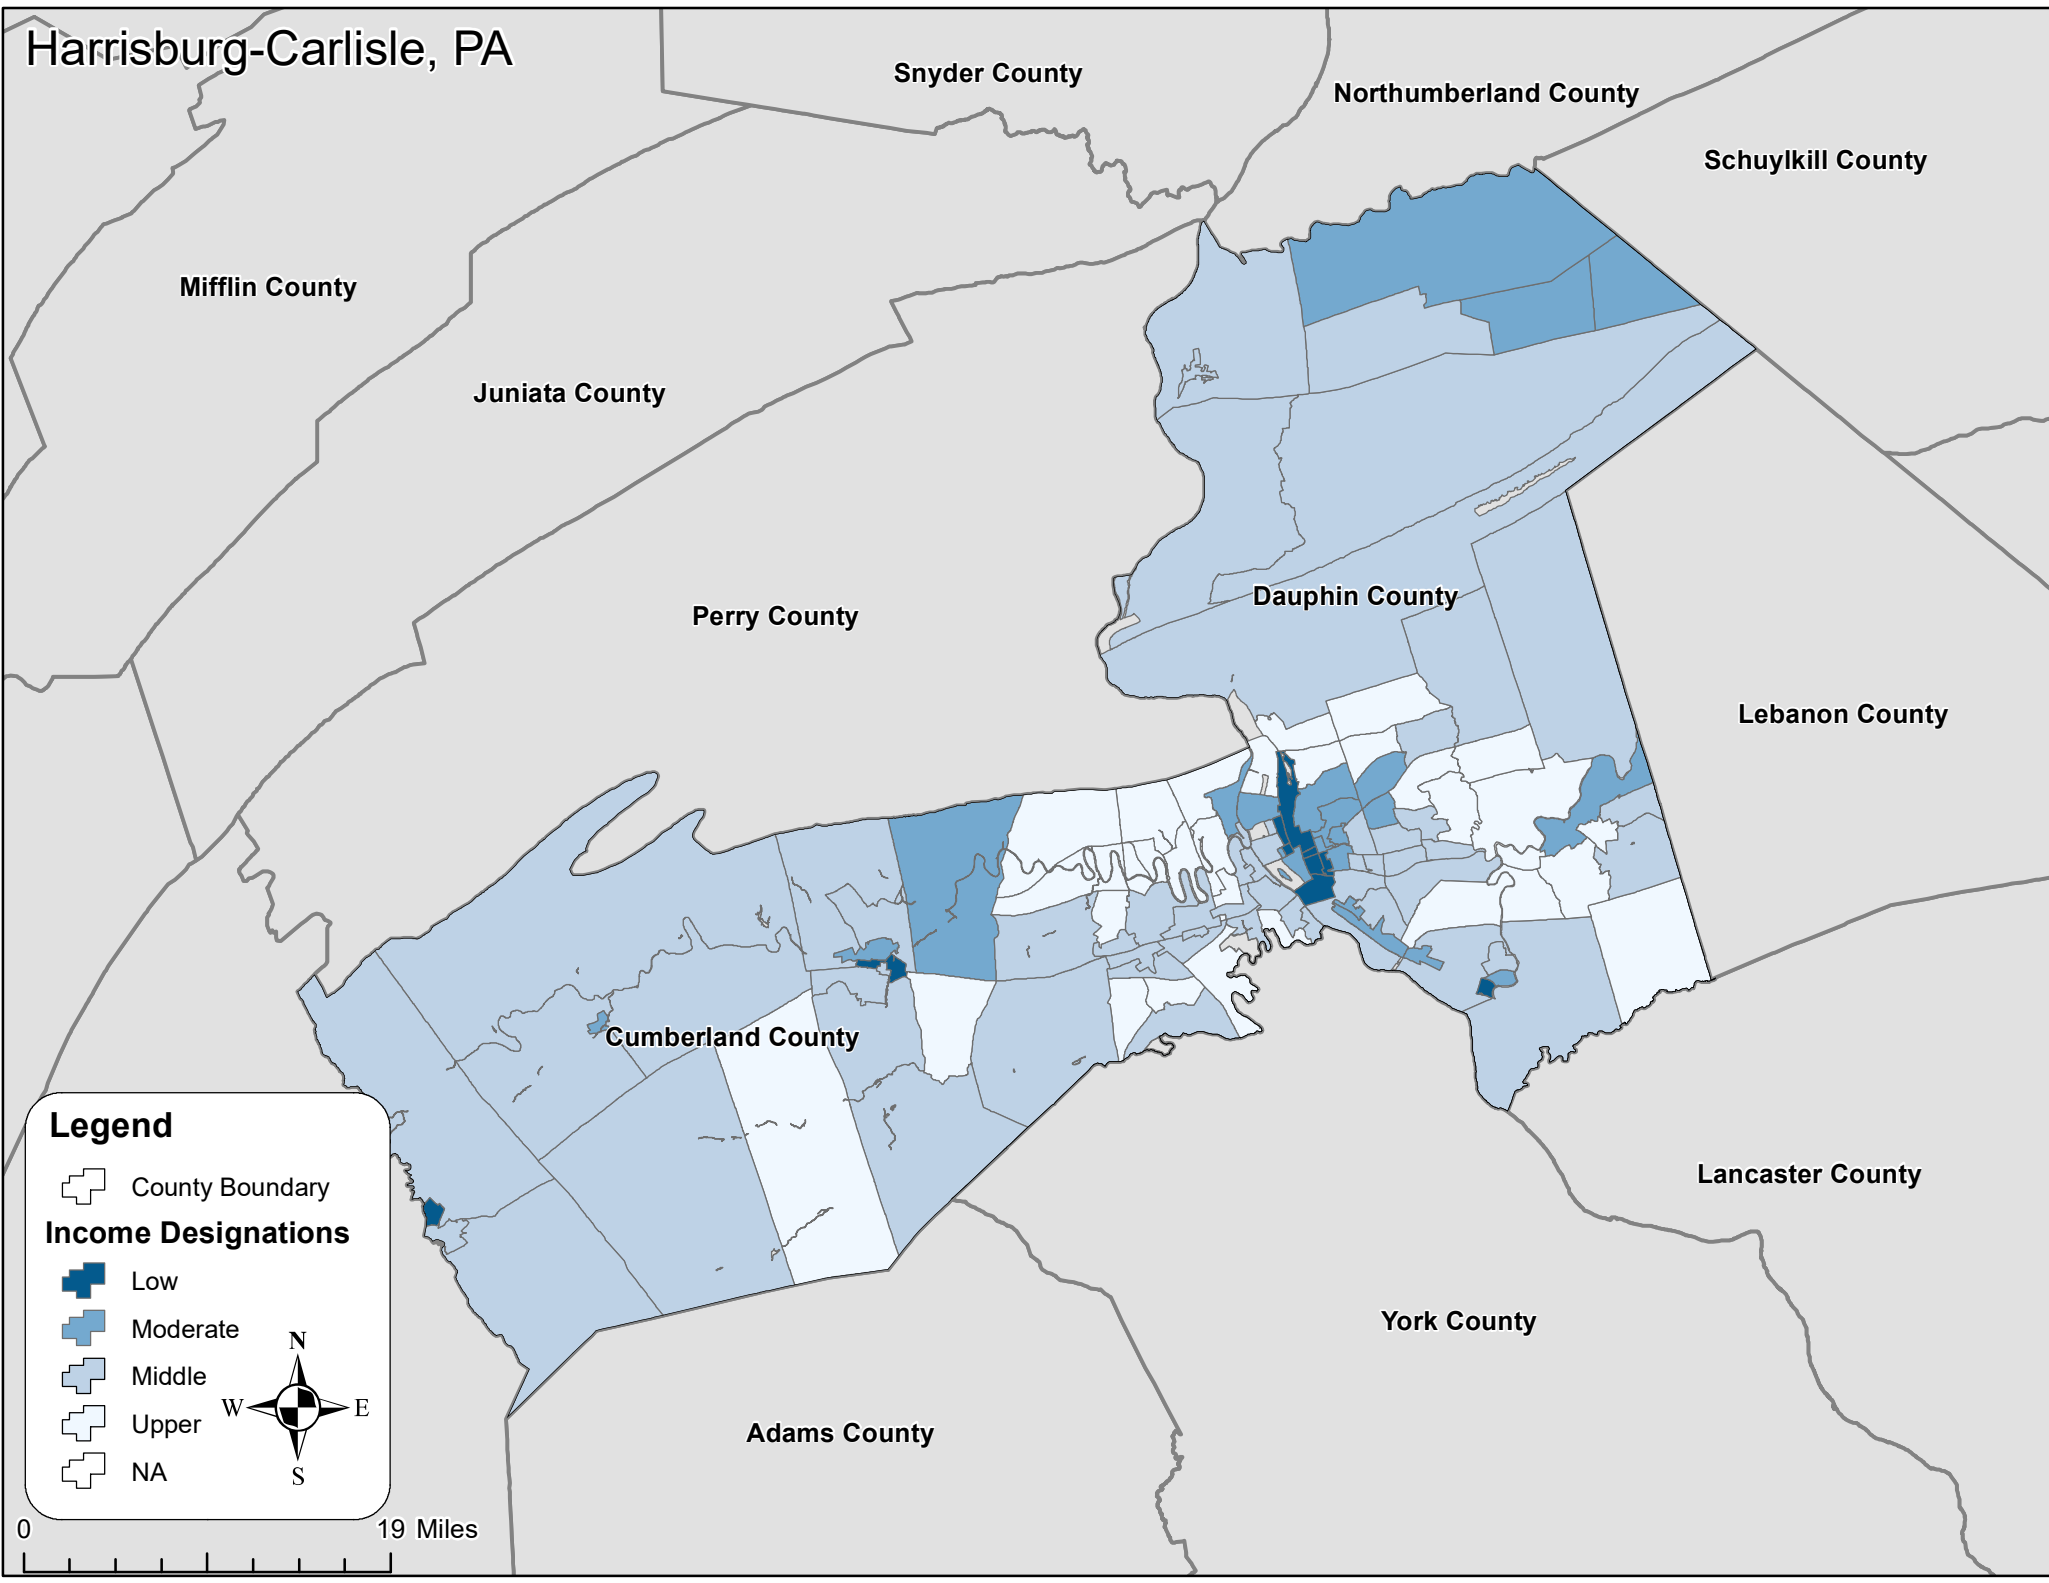

Harrisburg-Carlisle, PA

Legend

- County Boundary
- Income Designations
 - Low
 - Moderate
 - Middle
 - Upper
 - NA

0 19 Miles