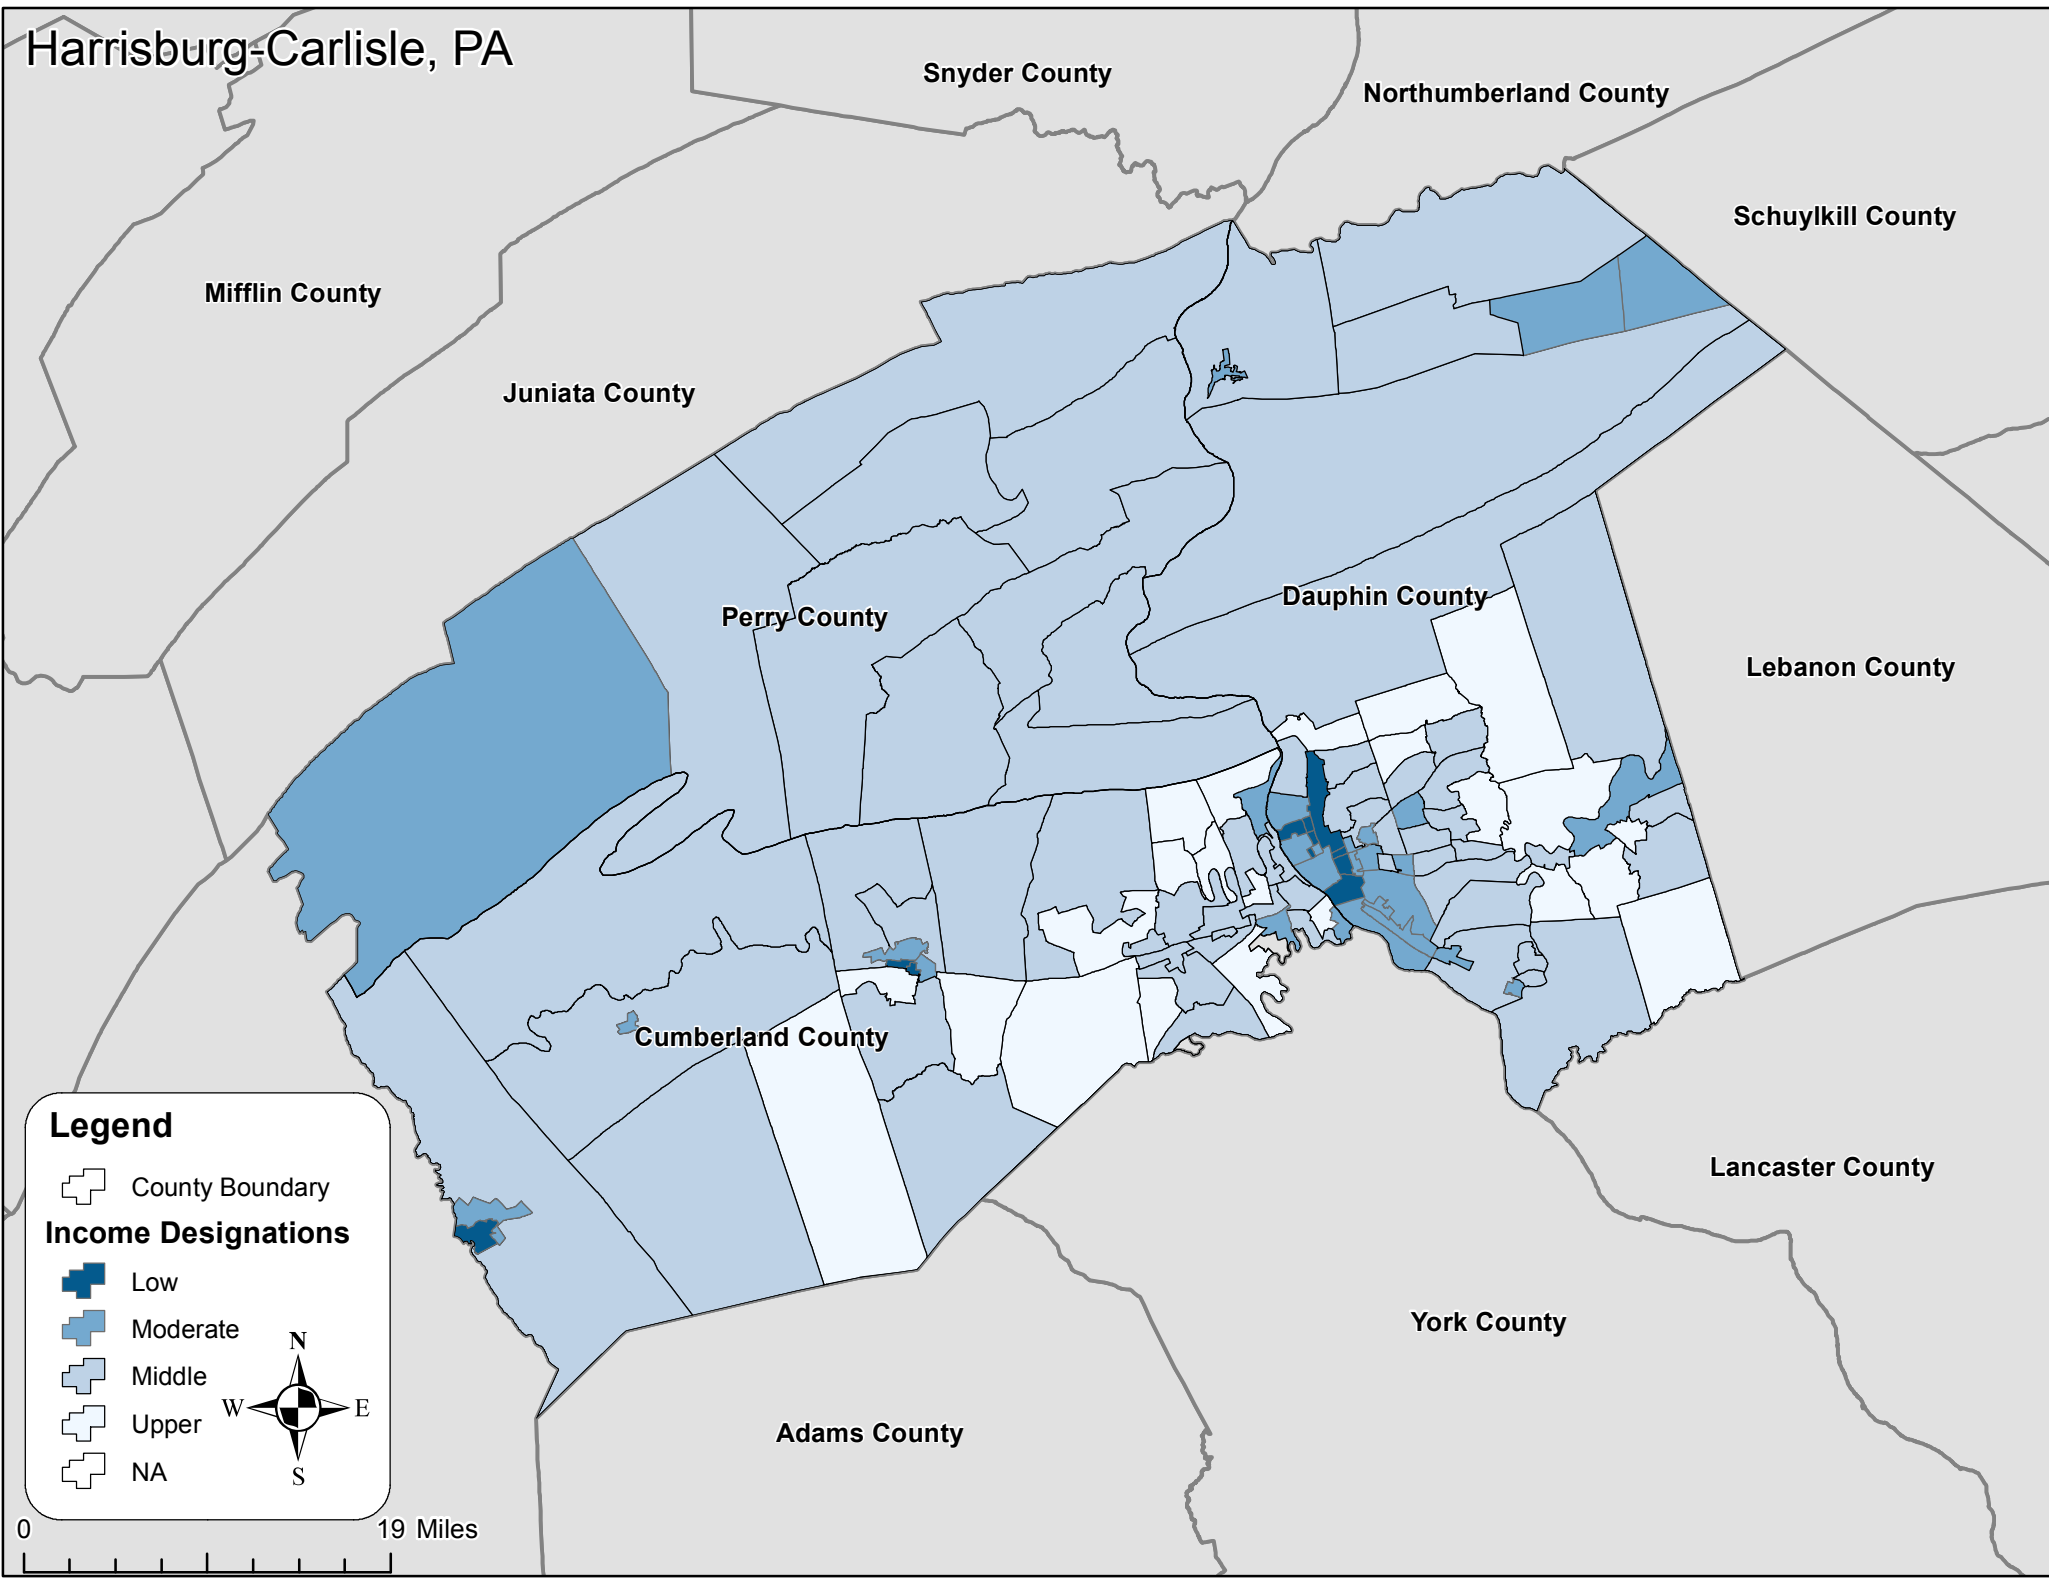

Harrisburg-Carlisle, PA

Legend

 County Boundary

Income Designations

 Low

 Moderate

 Middle

 Upper

 NA

0 19 Miles