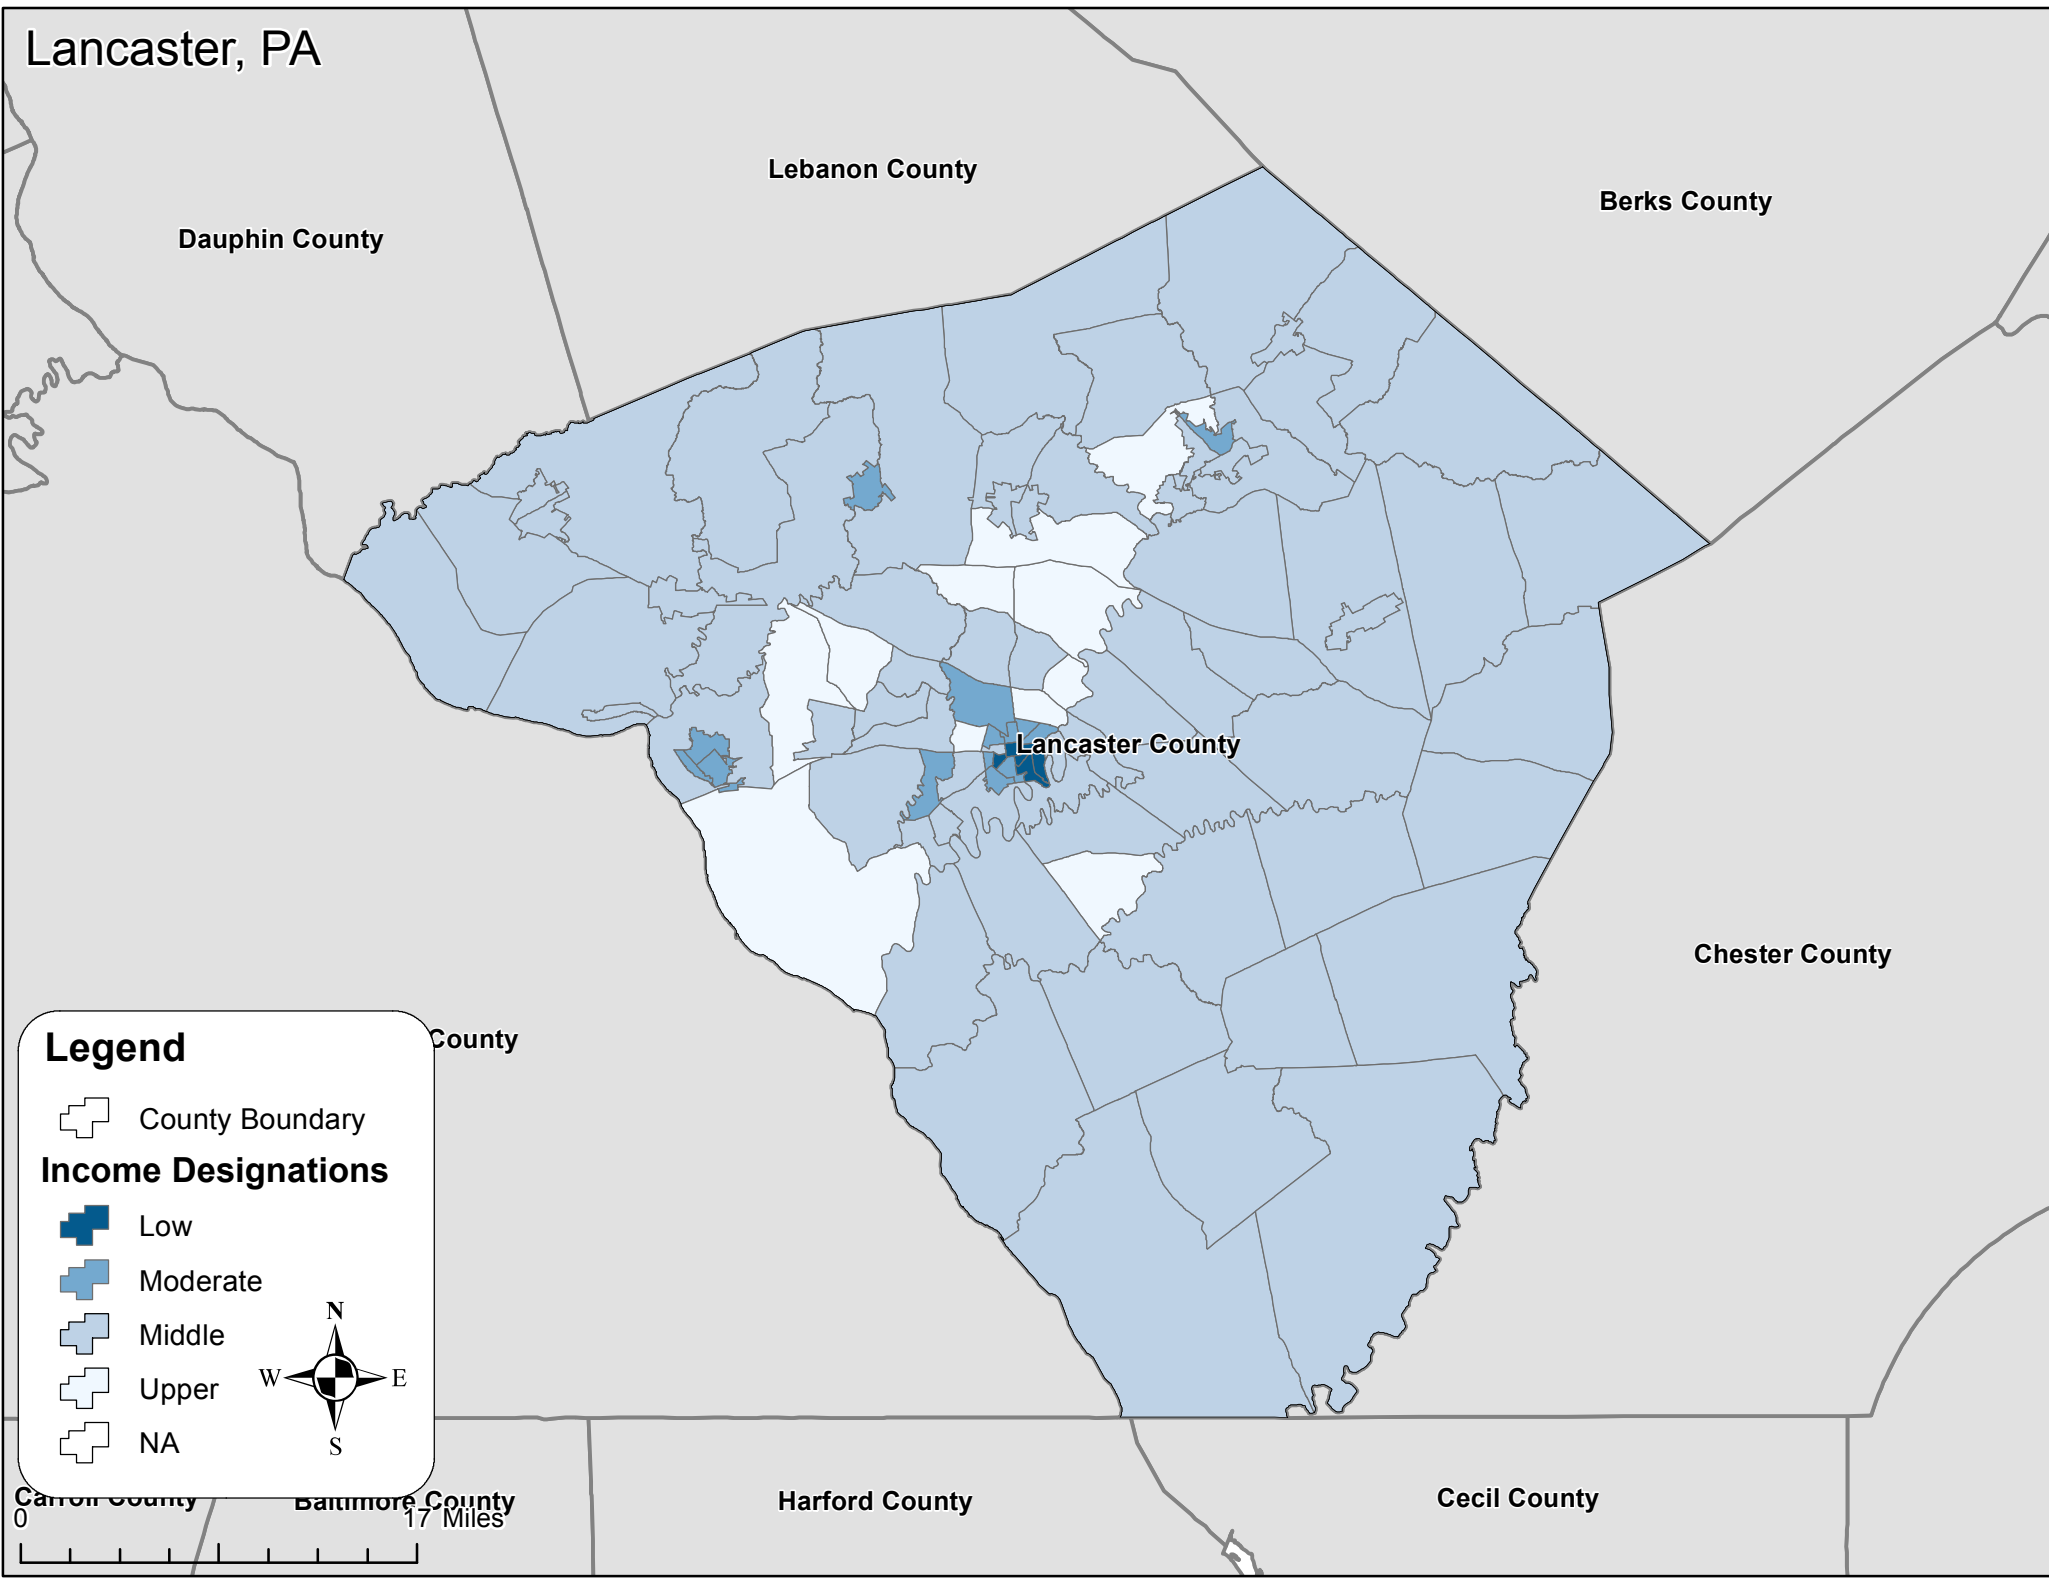

Lancaster, PA

Lebanon County

Berks County

Dauphin County

Lancaster County

Chester County

County

Legend

County Boundary

Income Designations

Low

Moderate

Middle

Upper

NA

0 17 Miles

Carron County

Baltimore County

Harford County

Cecil County