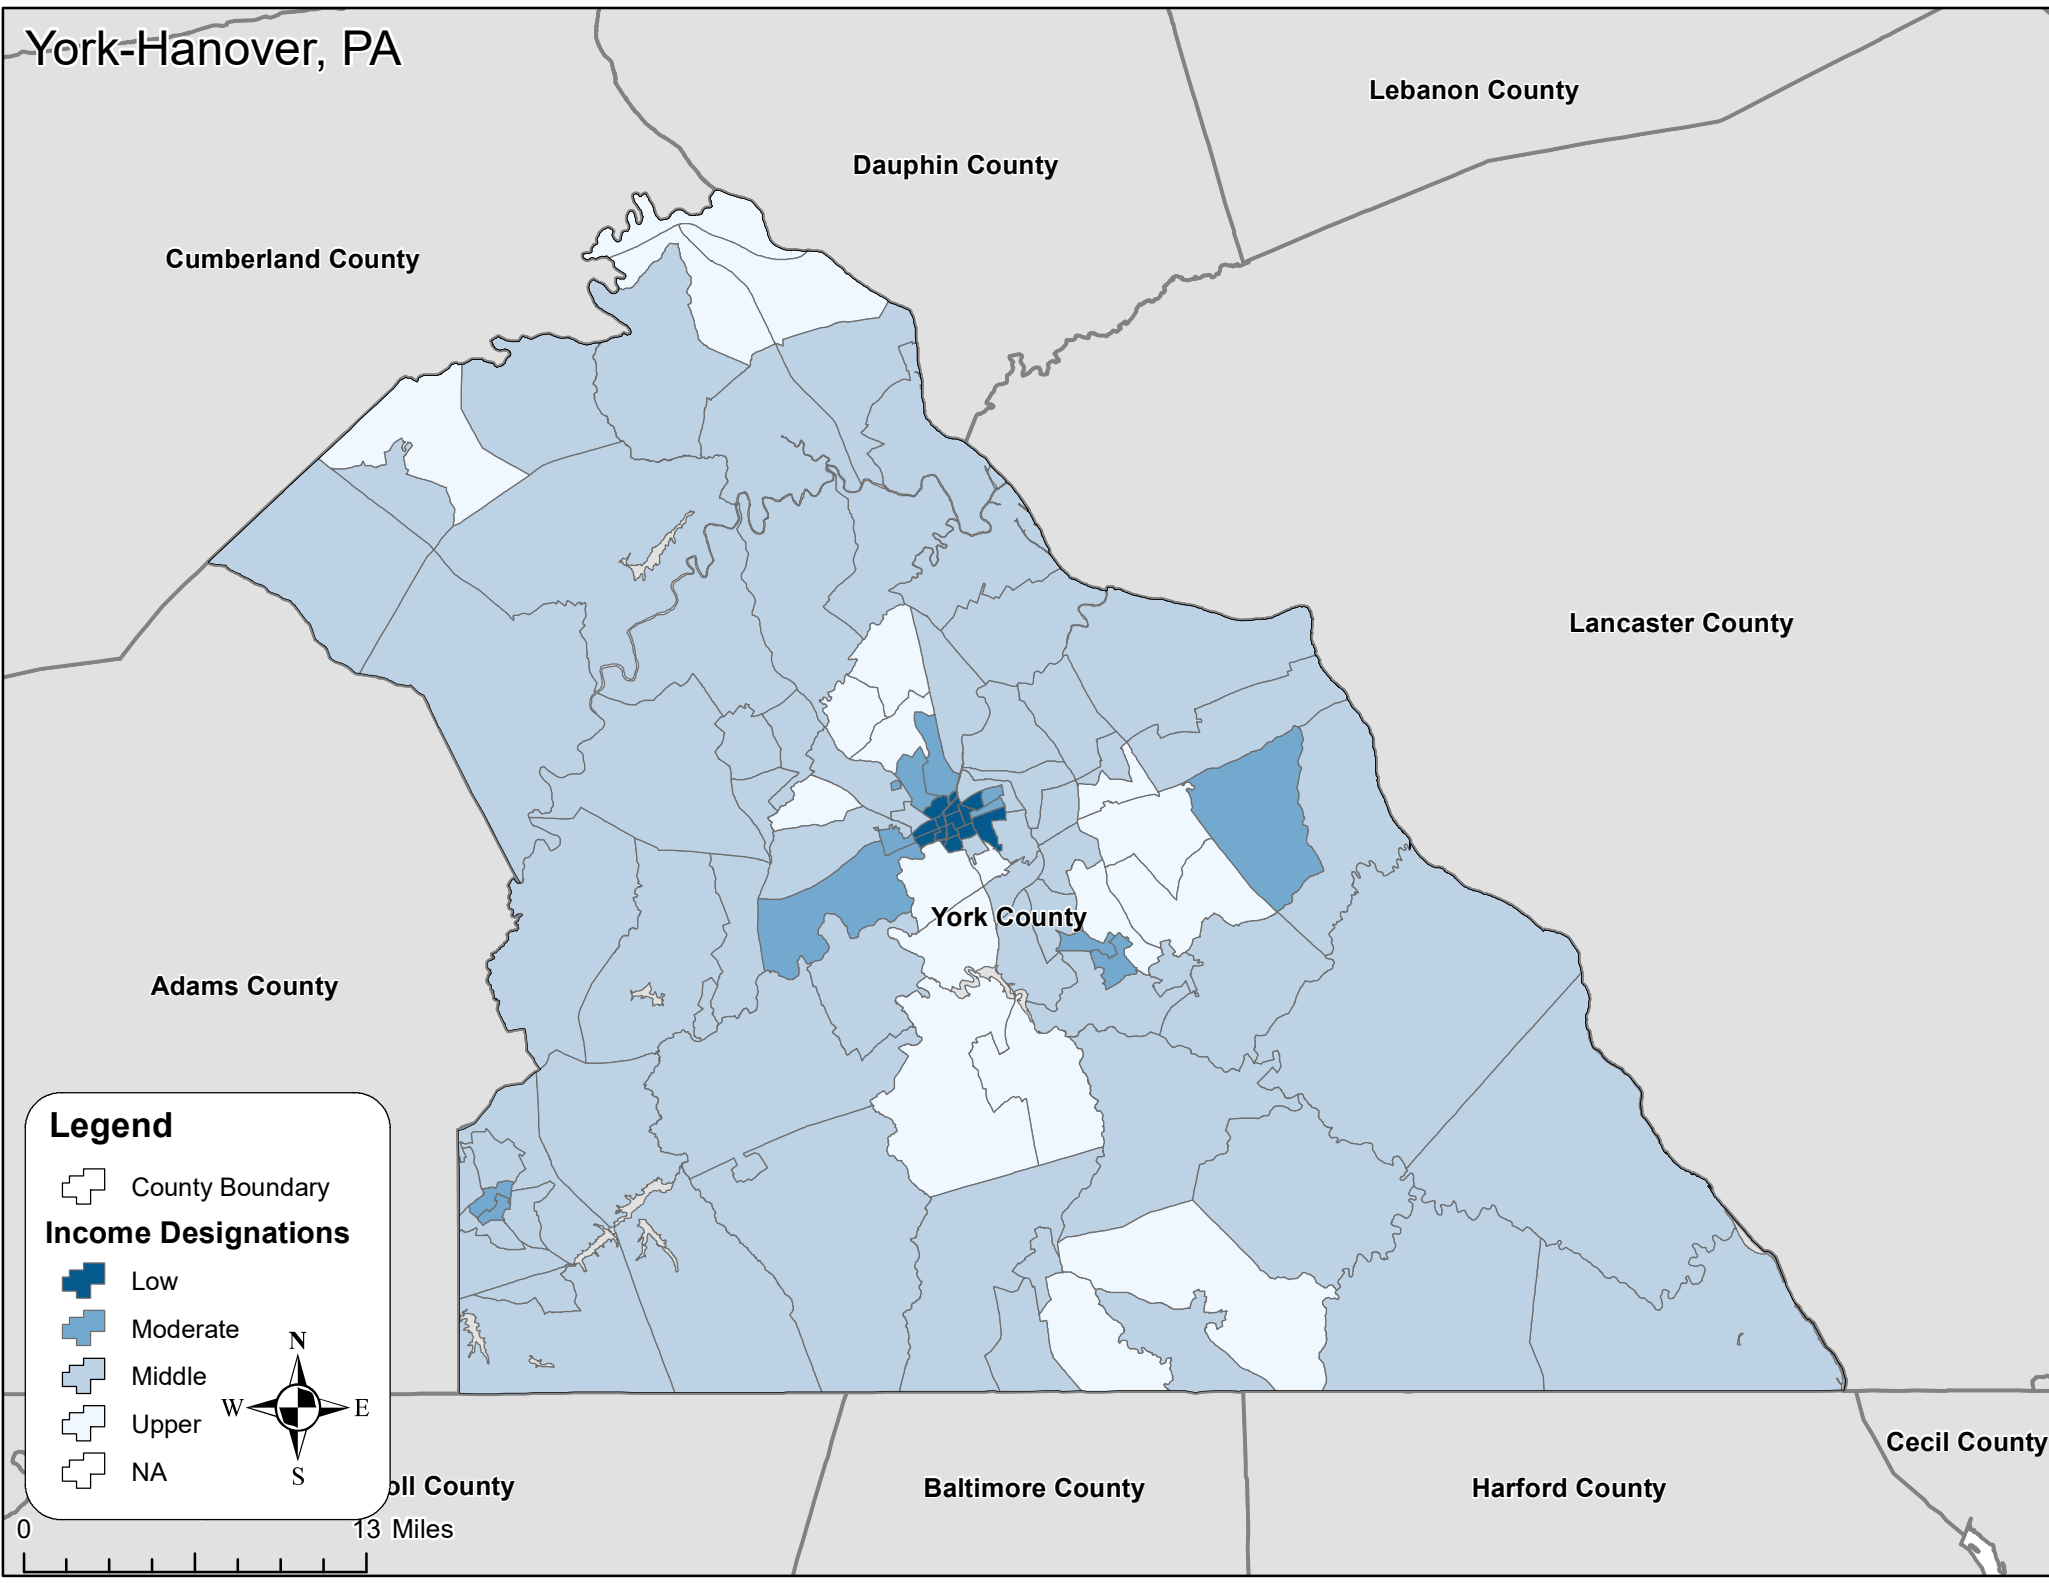

# York-Hanover, PA

## Legend

 County Boundary

### Income Designations

 Low

 Moderate

 Middle

 Upper

 NA

0 13 Miles