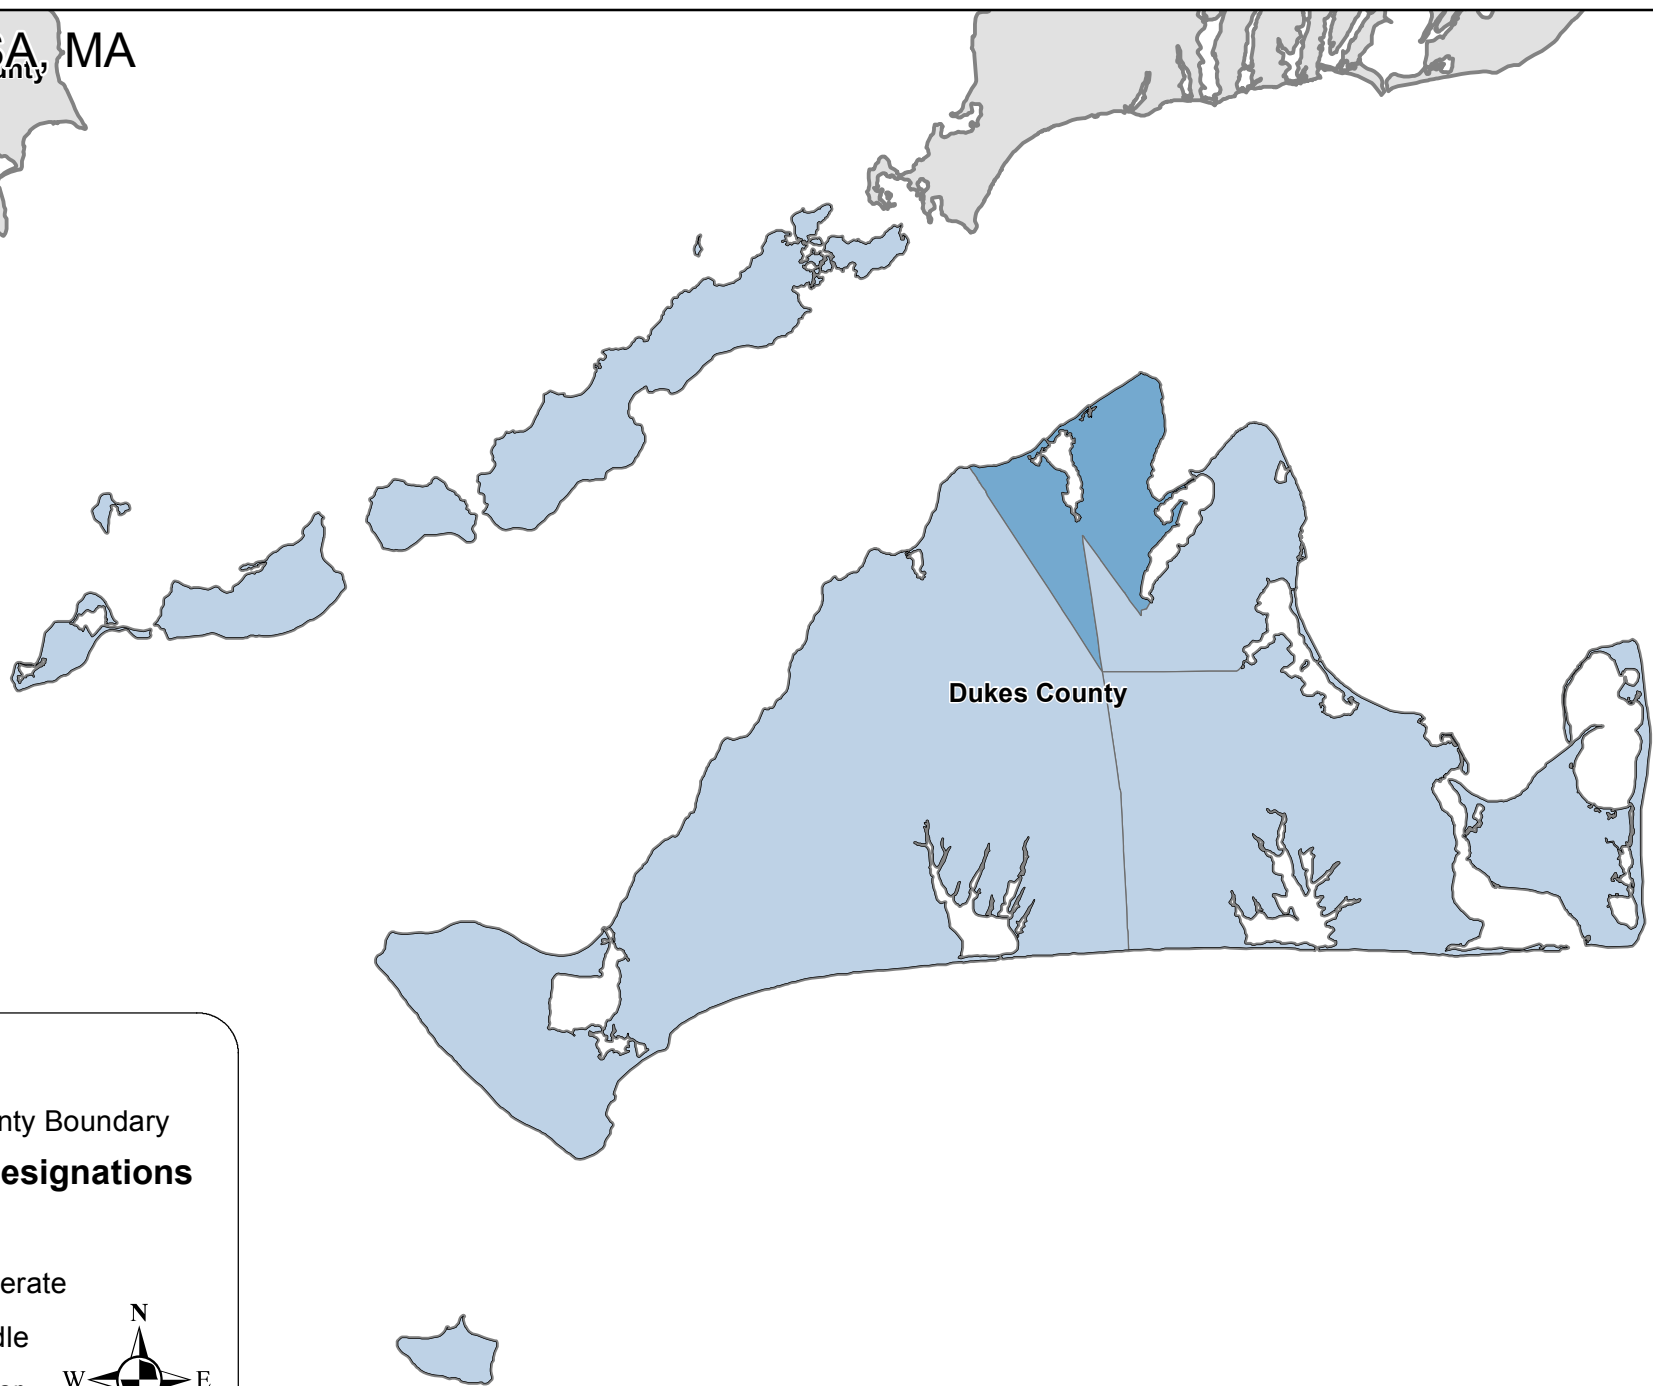

Non-MSA MA
Bristol County

Legend

County Boundary

Income Designations

Low

Moderate

Middle

Upper

NA

0 8 Miles