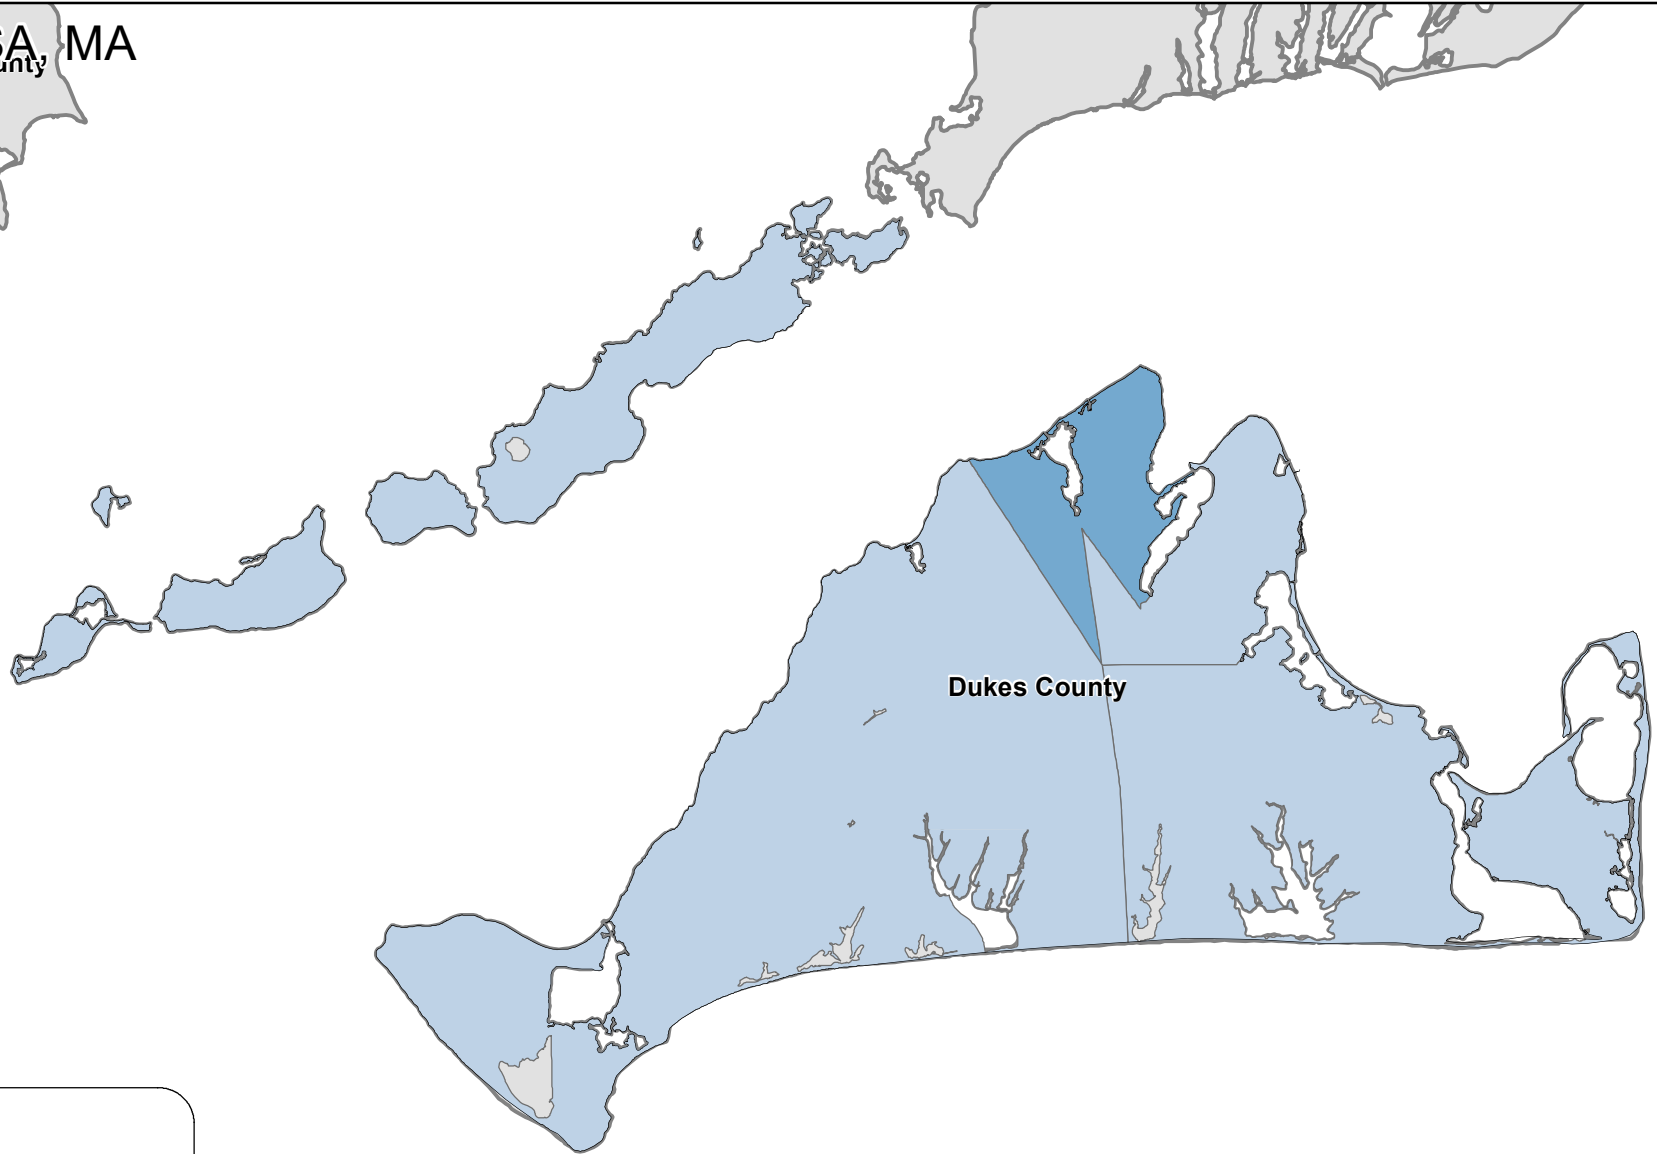

Non-MSA MA
Bristol County

Legend

County Boundary

Income Designations

Low

Moderate

Middle

Upper

NA

0 7 Miles