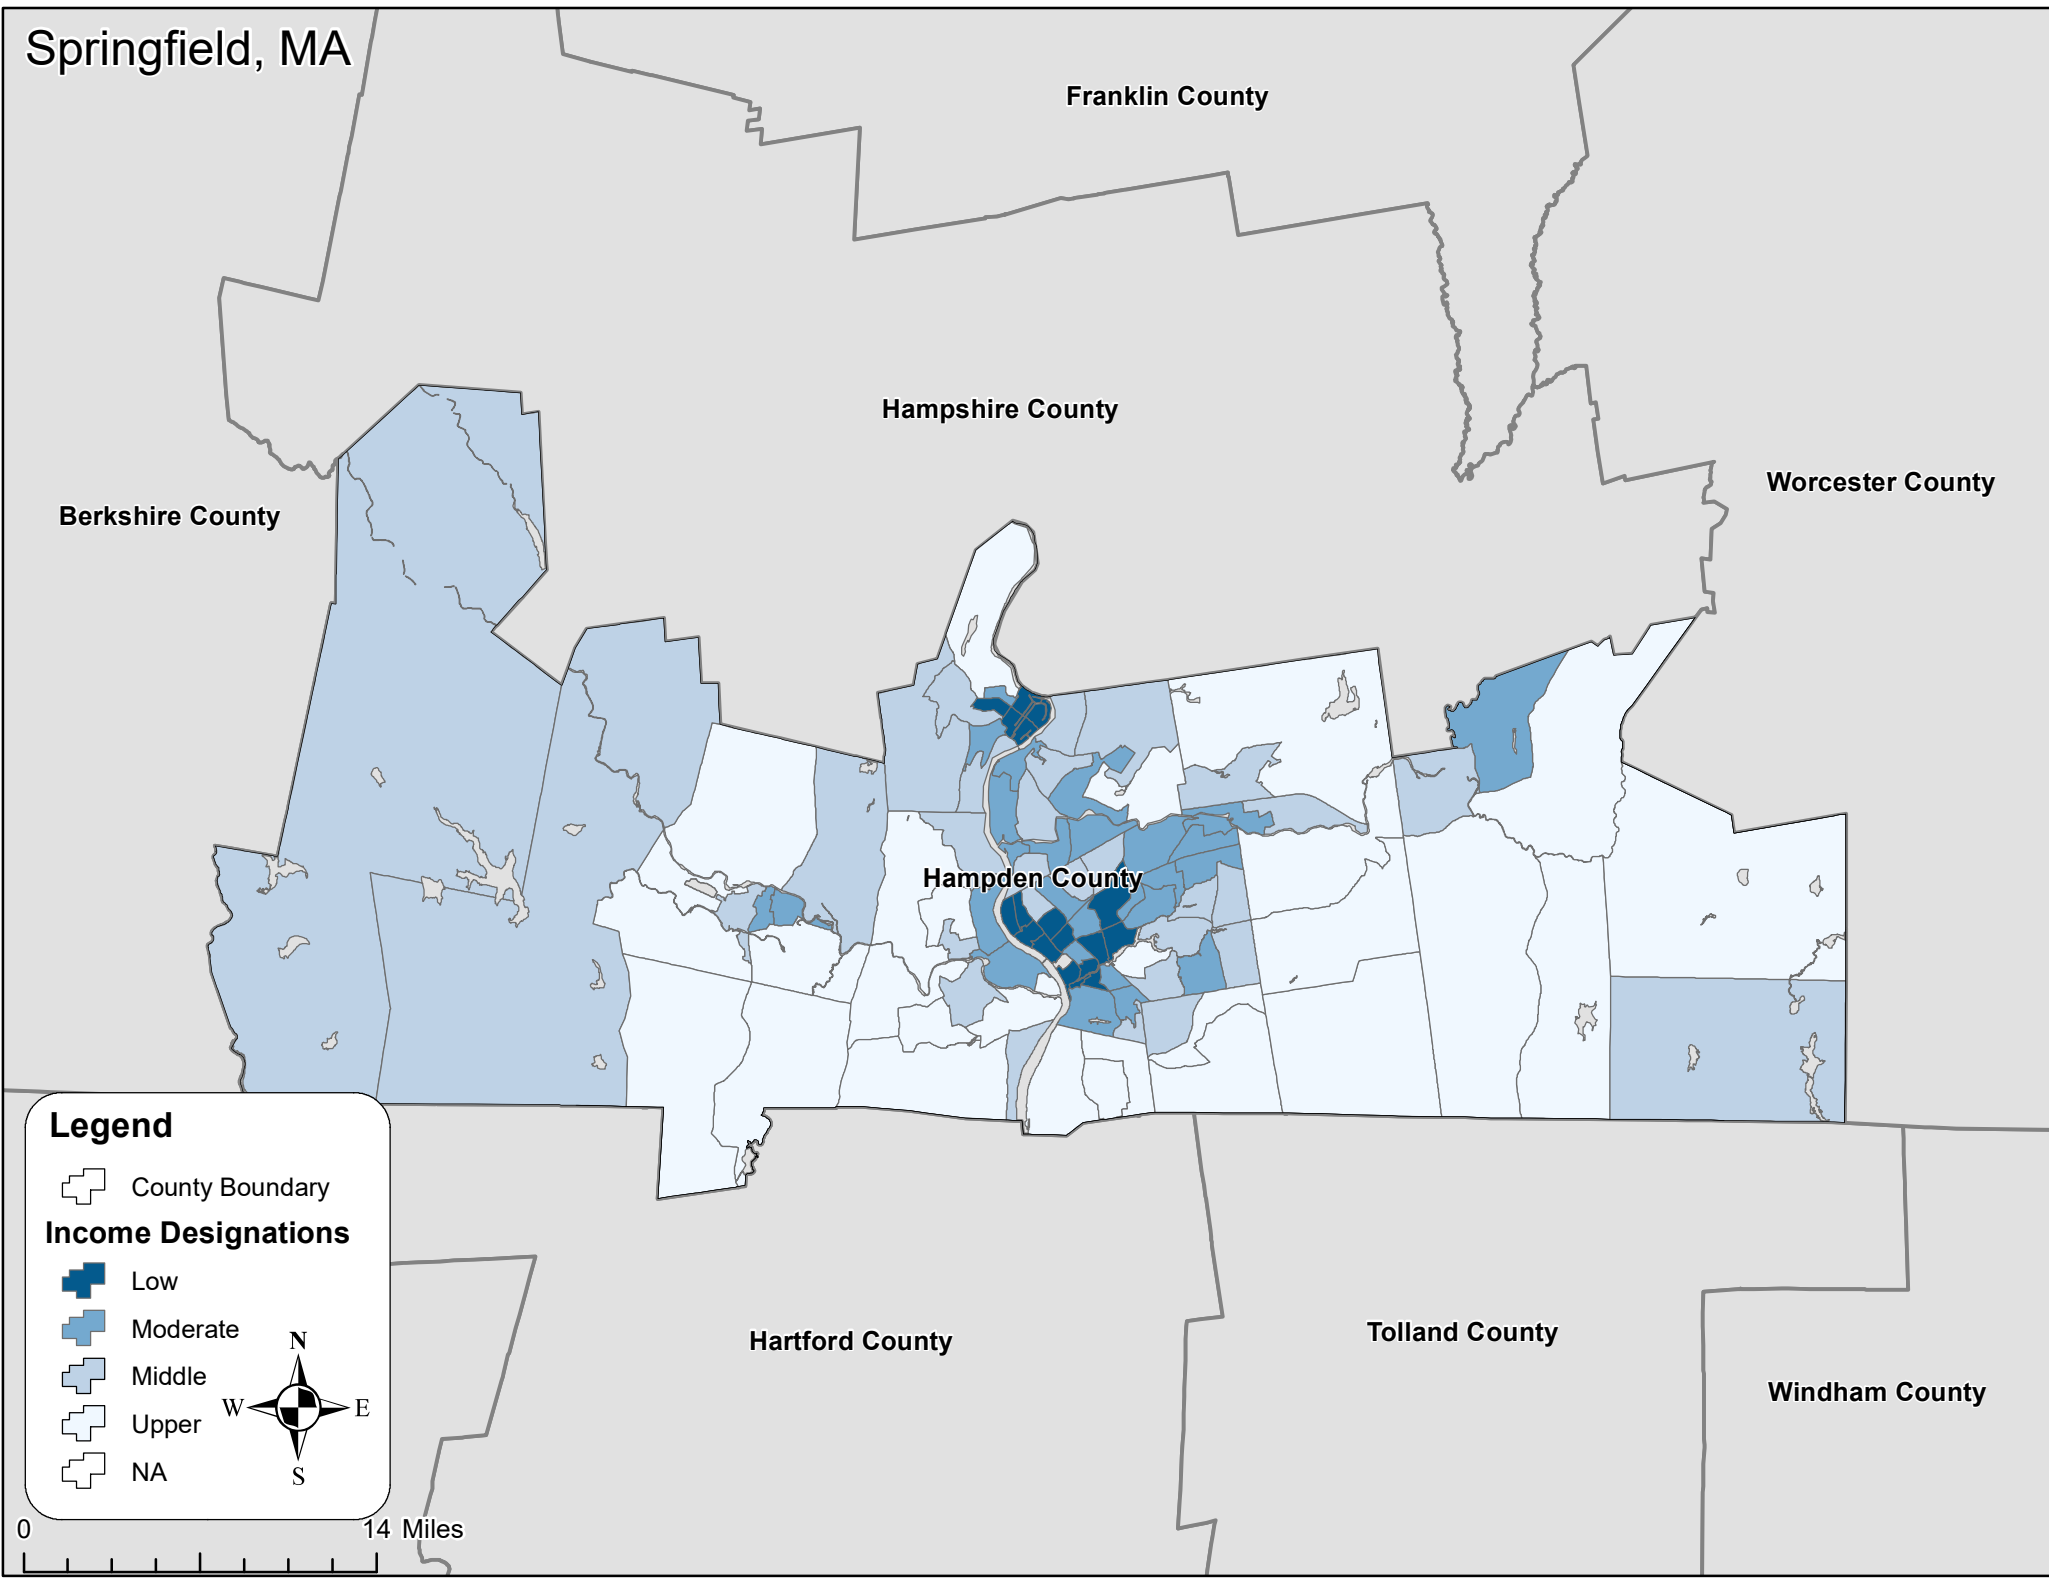

# Springfield, MA

## Legend

 County Boundary

### Income Designations

 Low

 Moderate

 Middle

 Upper

 NA

0 14 Miles