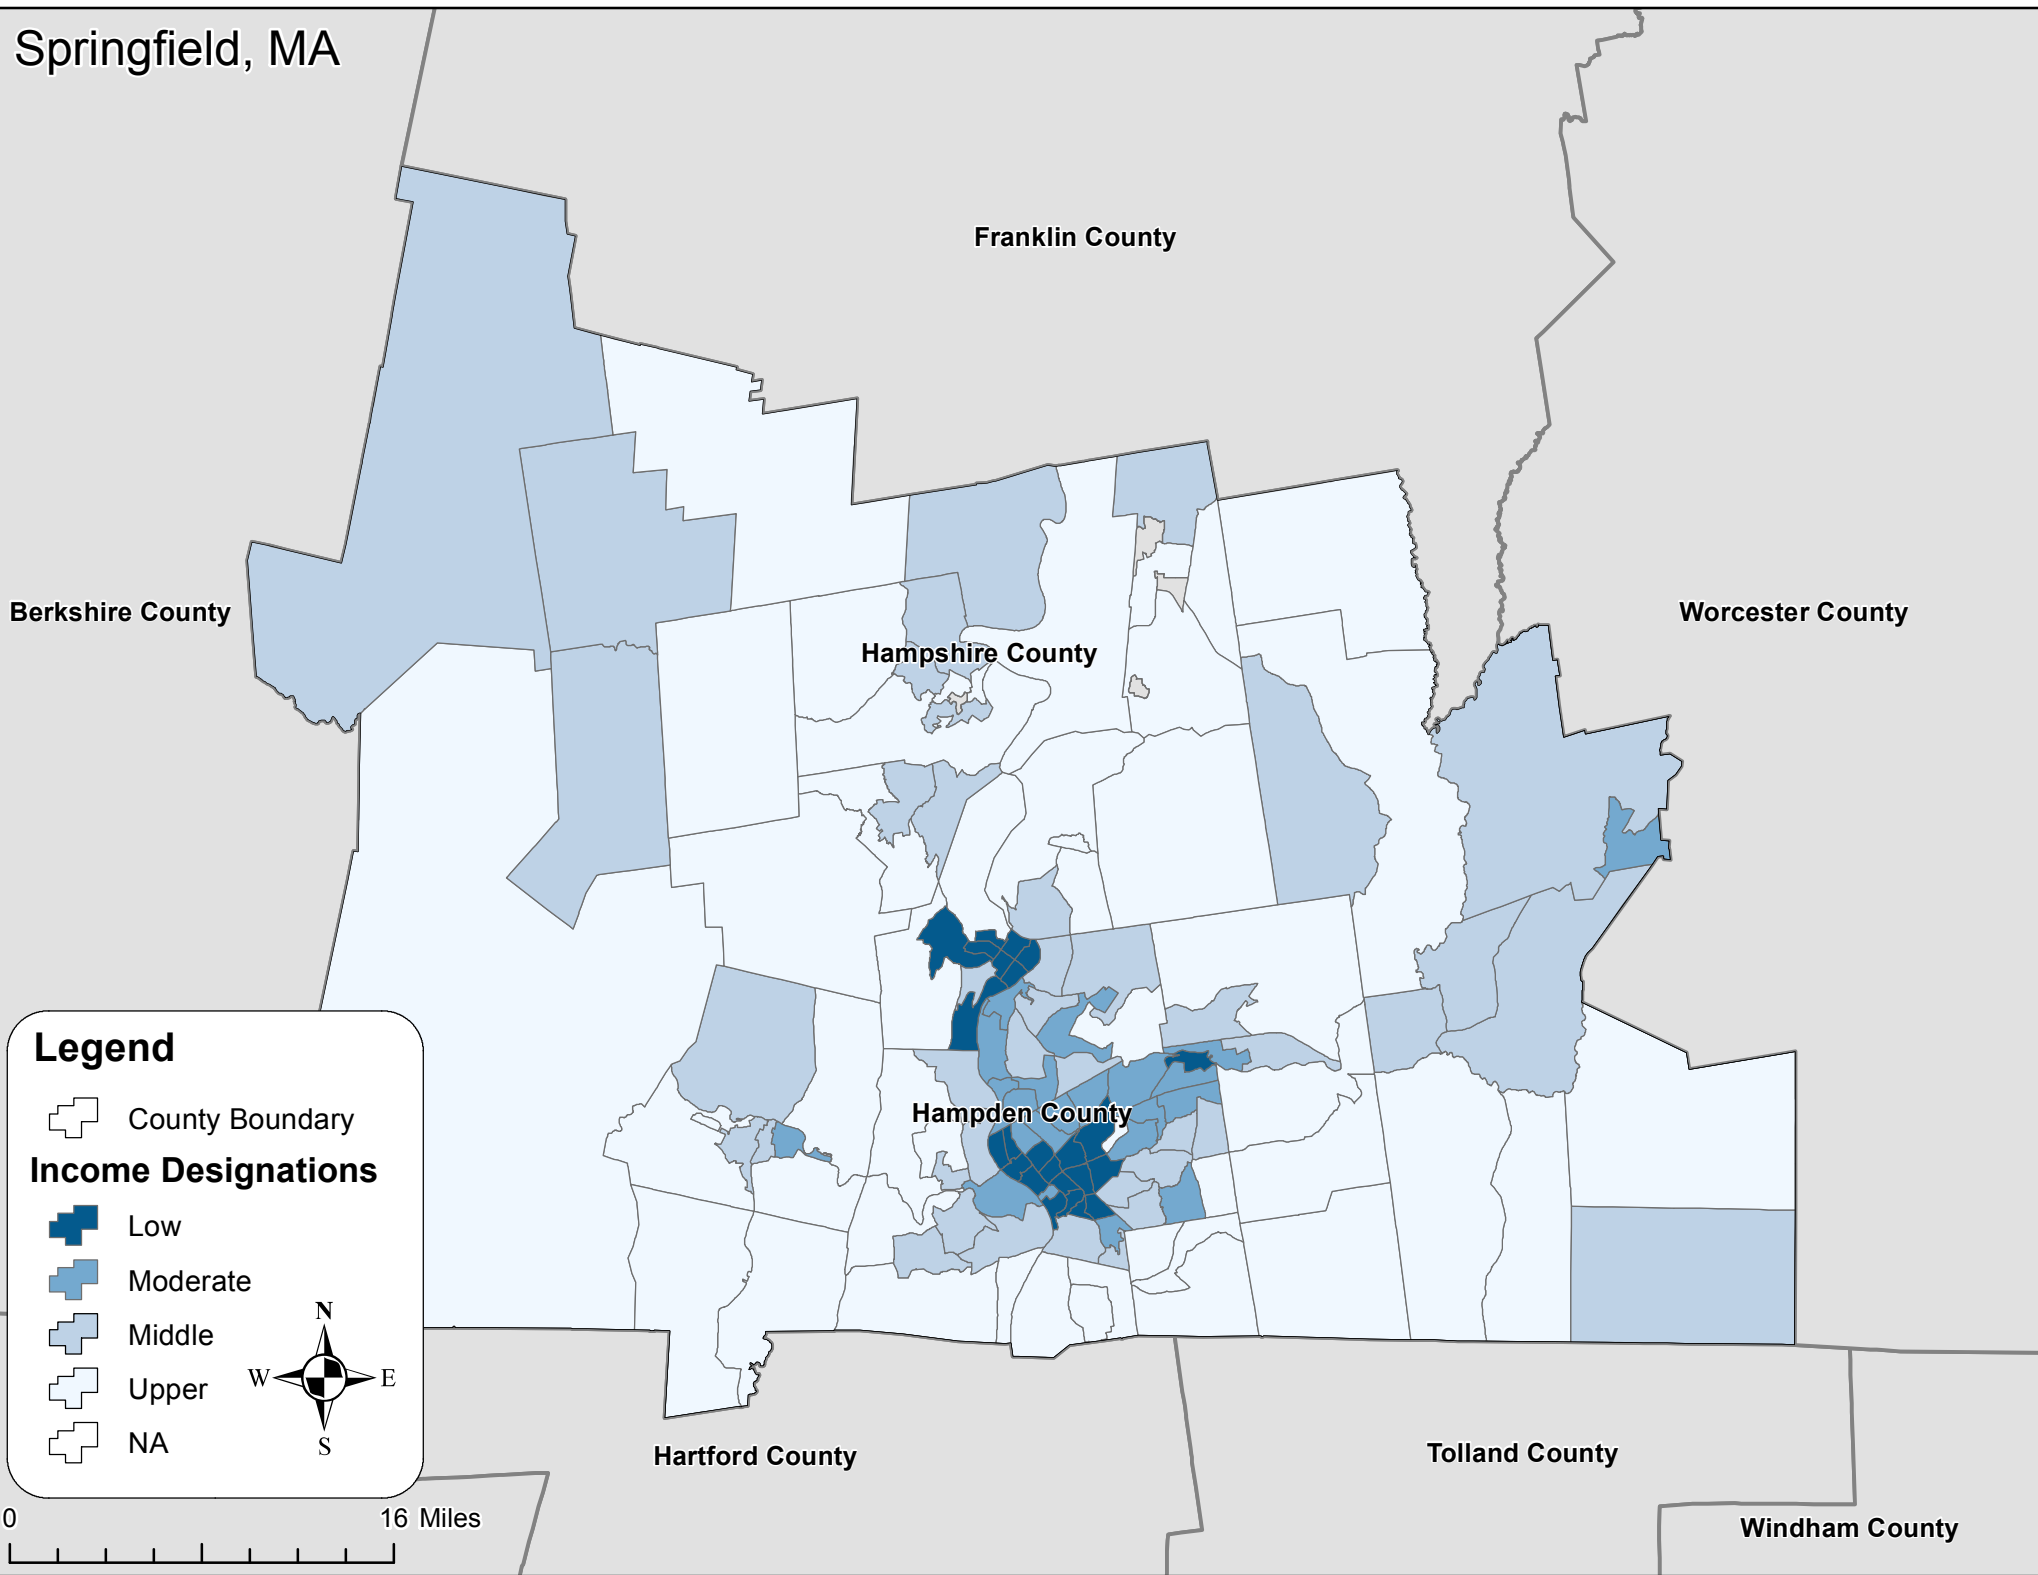

Springfield, MA

Legend

County Boundary

Income Designations

- Low
- Moderate
- Middle
- Upper
- NA

0 16 Miles