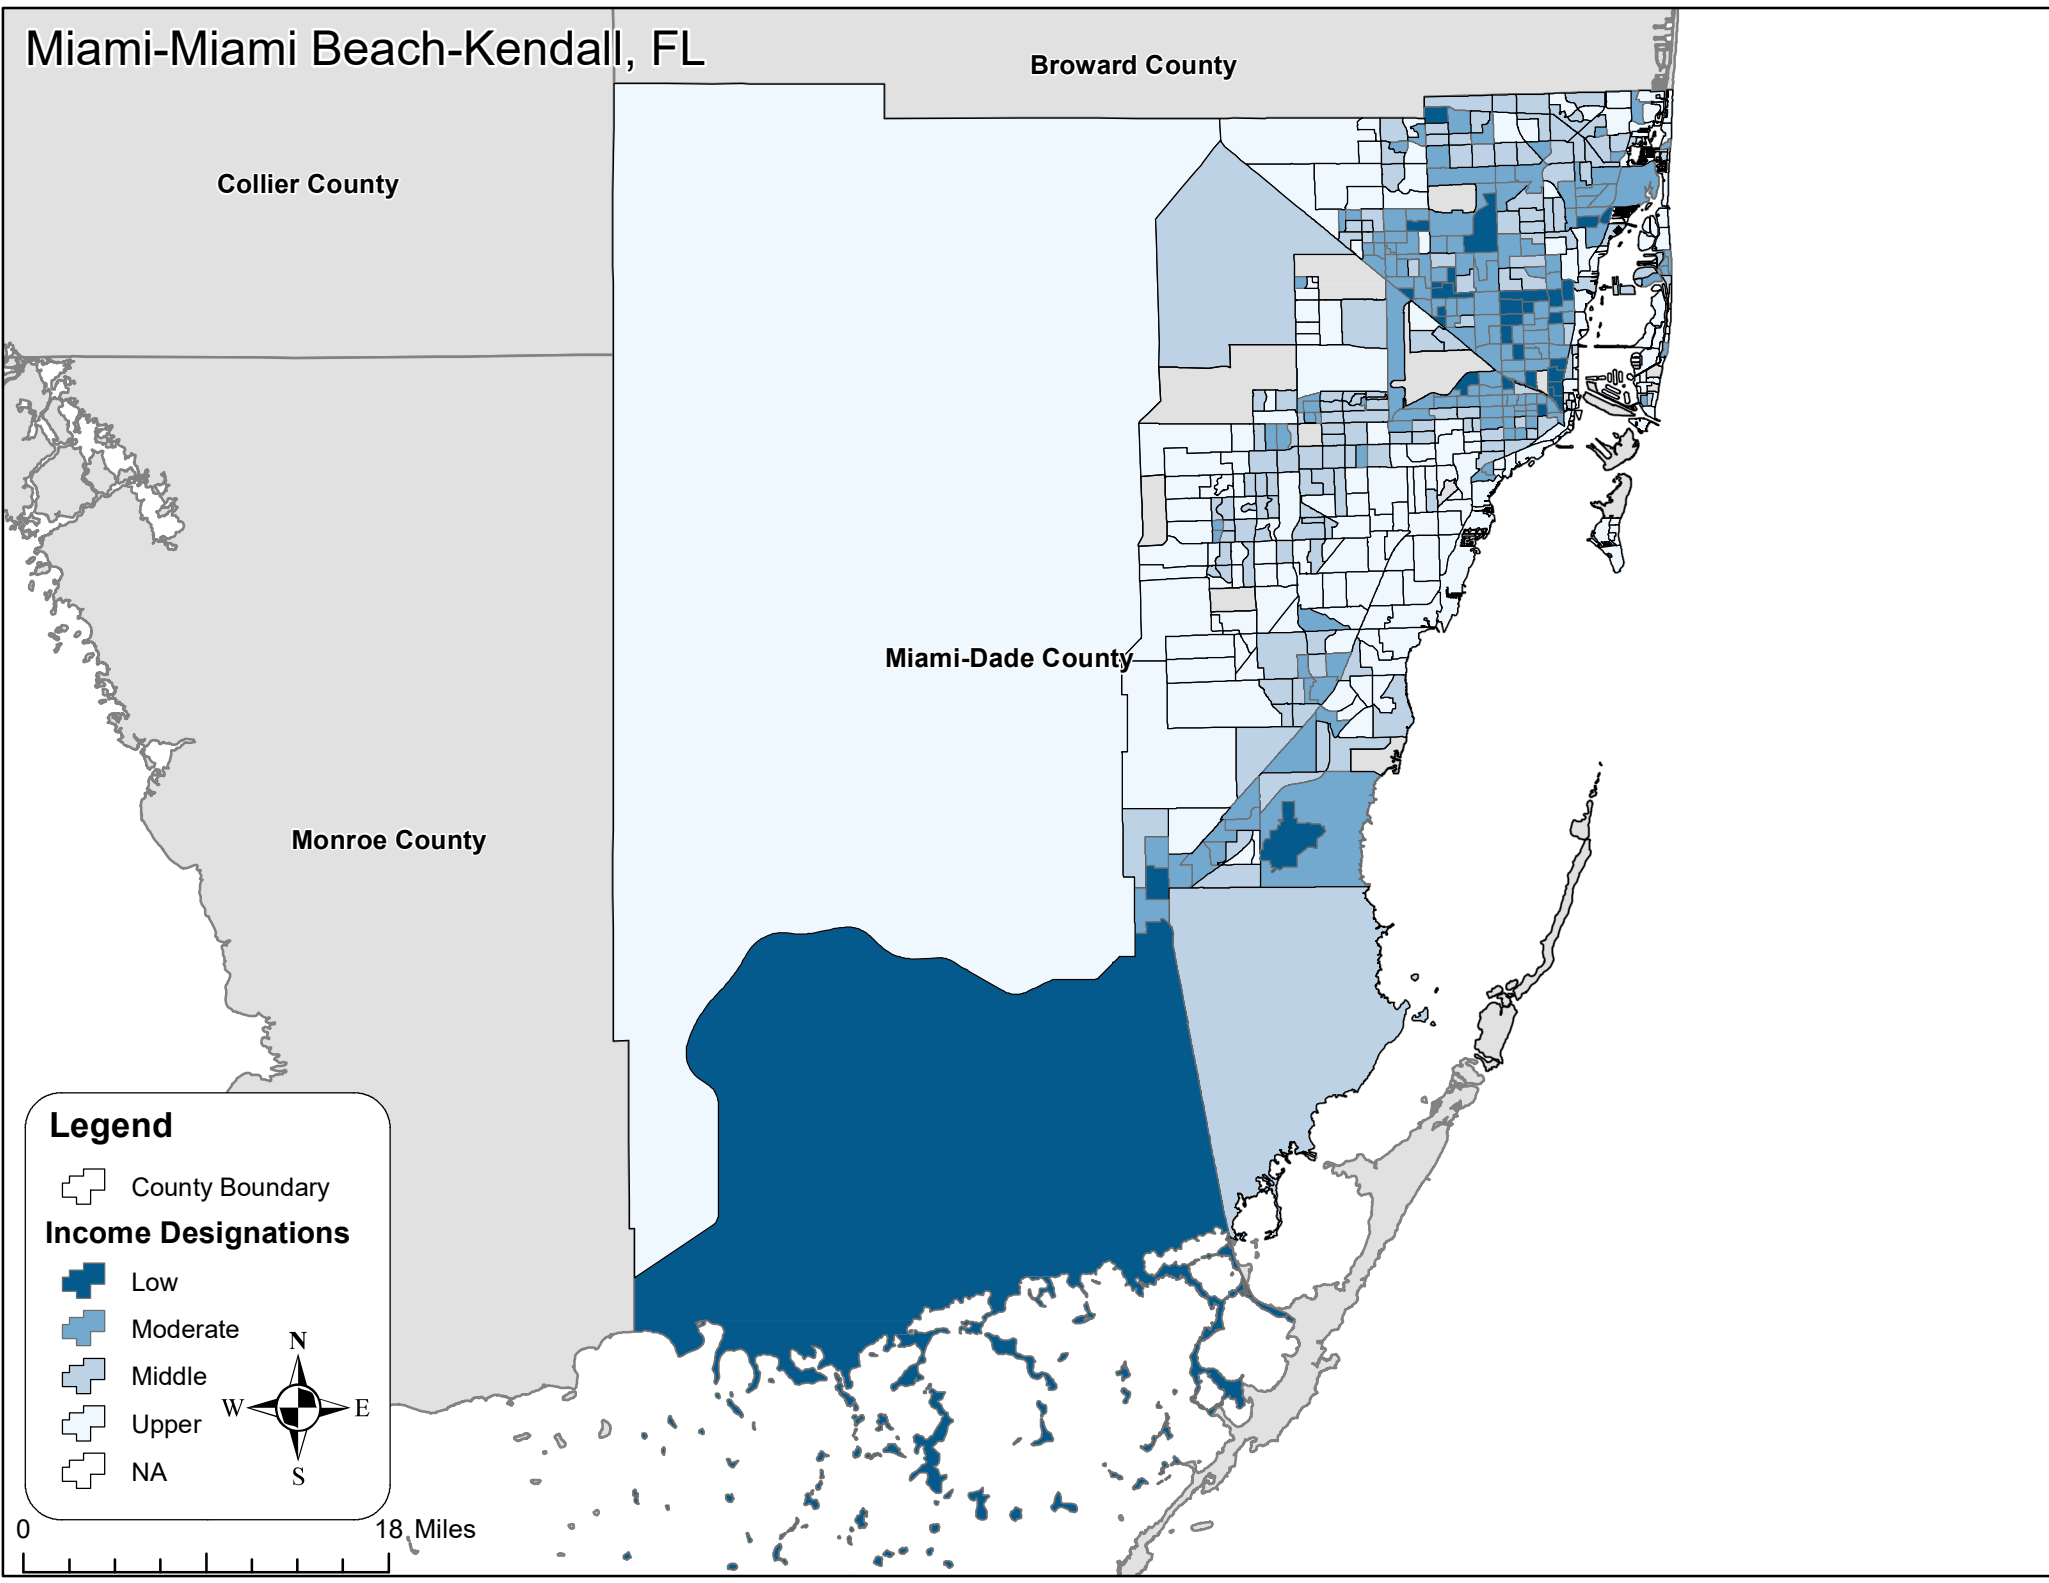

Miami-Miami Beach-Kendall, FL

Collier County

Broward County

Miami-Dade County

Monroe County

Legend

County Boundary

Income Designations

Low

Moderate

Middle

Upper

NA

0 18 Miles